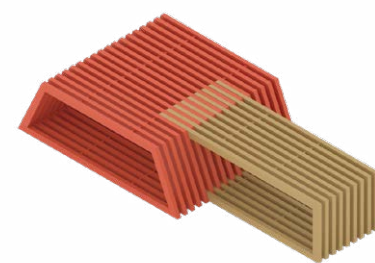

1100

556

2329

Playful sit spot B

Materials

Powder-coated stainless steel
Powder-coated zinc steel

Colors

Catalog compositions
Custom colors (RAL color chart)