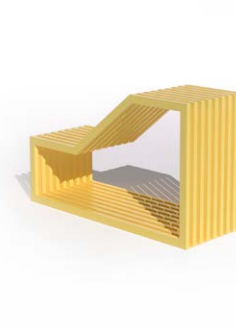

Hill

L 1400 W 526 H 450 mm