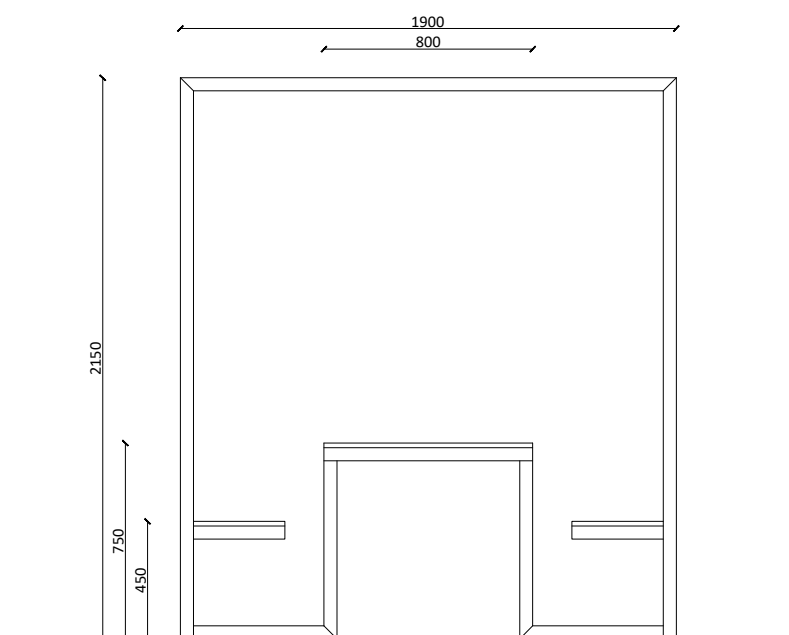

Defined colors
Custom colors possible (RAL color chart)

Certification

NEN-EN 13501-1 A2-s1

Dimensions

W1900 x B1500 x H2150 mm

Applications

Meeting spot
Relaxation area
Picnic table
Event furniture

blue