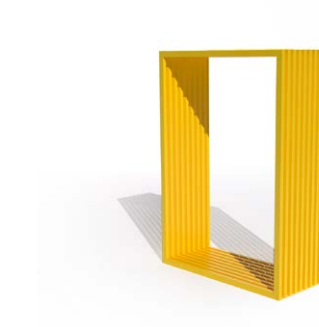

Rectangle Large

L 1300 W 528 H 1800 mm