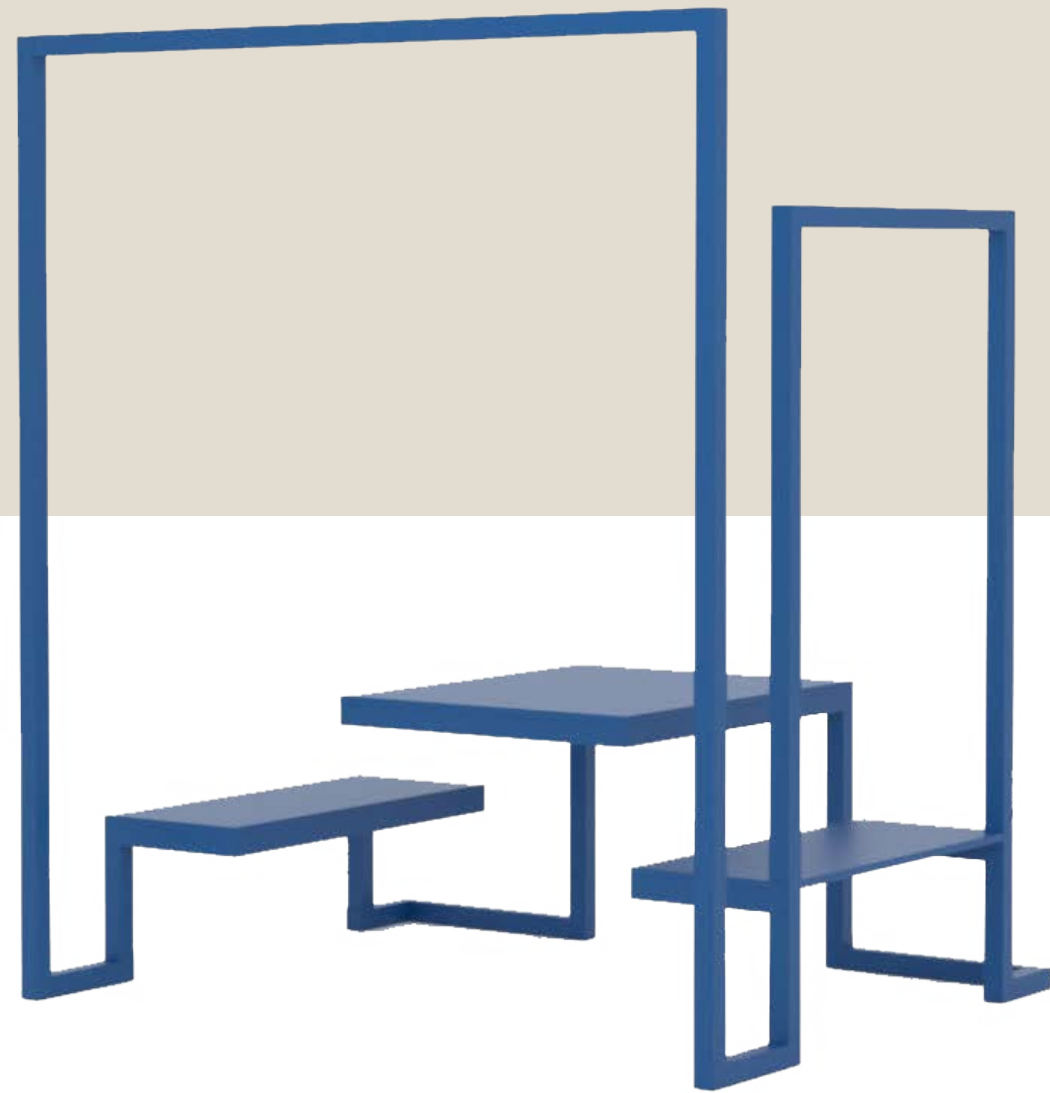

Urban table #2

Materials

Powder-coated stainless steel
Powder-coated zinc steel

Colors

Defined colors
Custom colors possible (RAL color chart)

Certification

NEN-EN 13501-1 A2-s1

Dimensions

W1900 x B1500 x H2150 mm