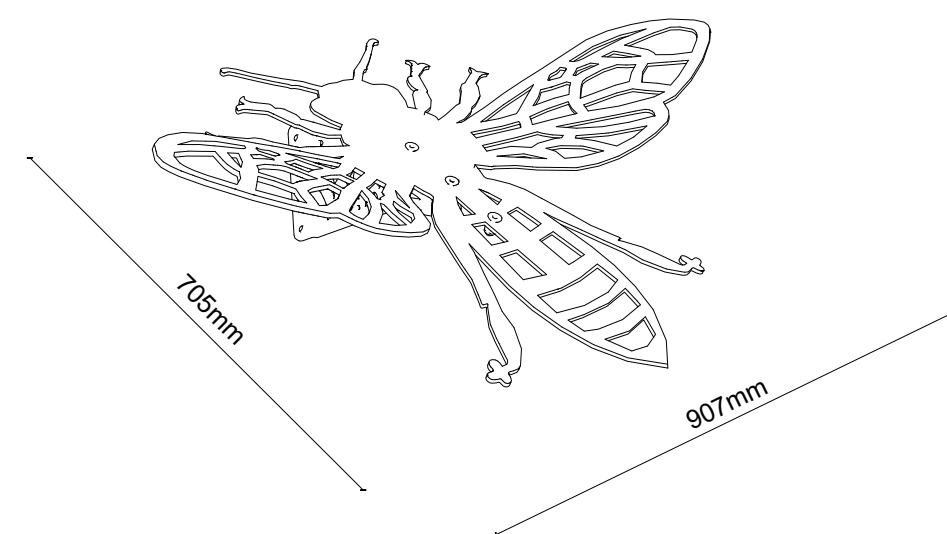

Ladybird 01
410 x 711 mm

Dragonfly 01
681 x 923 mm

Bee 01
705 x 907 mm

Beetle 01
648 x 530 mm

The Spill

A play sculpture resembling an oversize cup which fell down and juice is spilling out.

The Spill

This play sculpture looks like an oversize cup, from which juice is spilling. The juice spill is also a slide for children, while the bottom of the cup is a climbing wall.