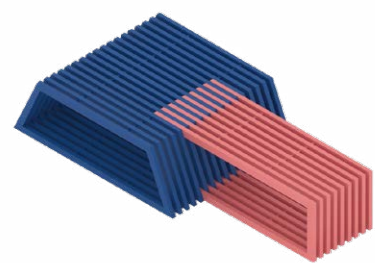

1100

556

2329

Playful sit spot B

Materials

Powder-coated stainless steel
Powder-coated zinc steel

Colors

Catalog compositions
Custom colors (RAL color chart)