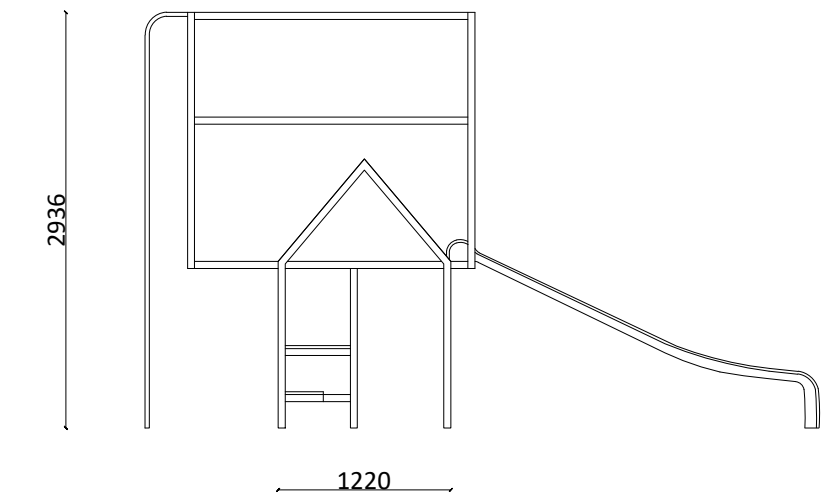

Certification

Safety: EN 1176

Fire classification: NEN-EN 13501-1 A2-s1