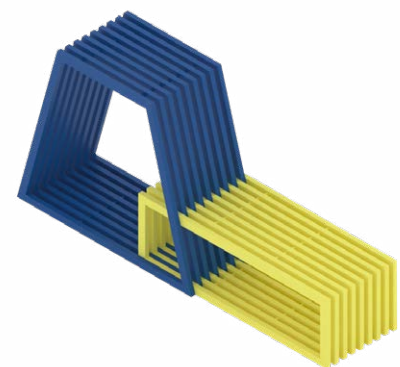

Certification

NEN-EN 13501-1 A2-s1

Dimensions and weight

W3425 x B1084 x H1100 mm
266 kg

3425

Playful sit spot A

custom

Materials