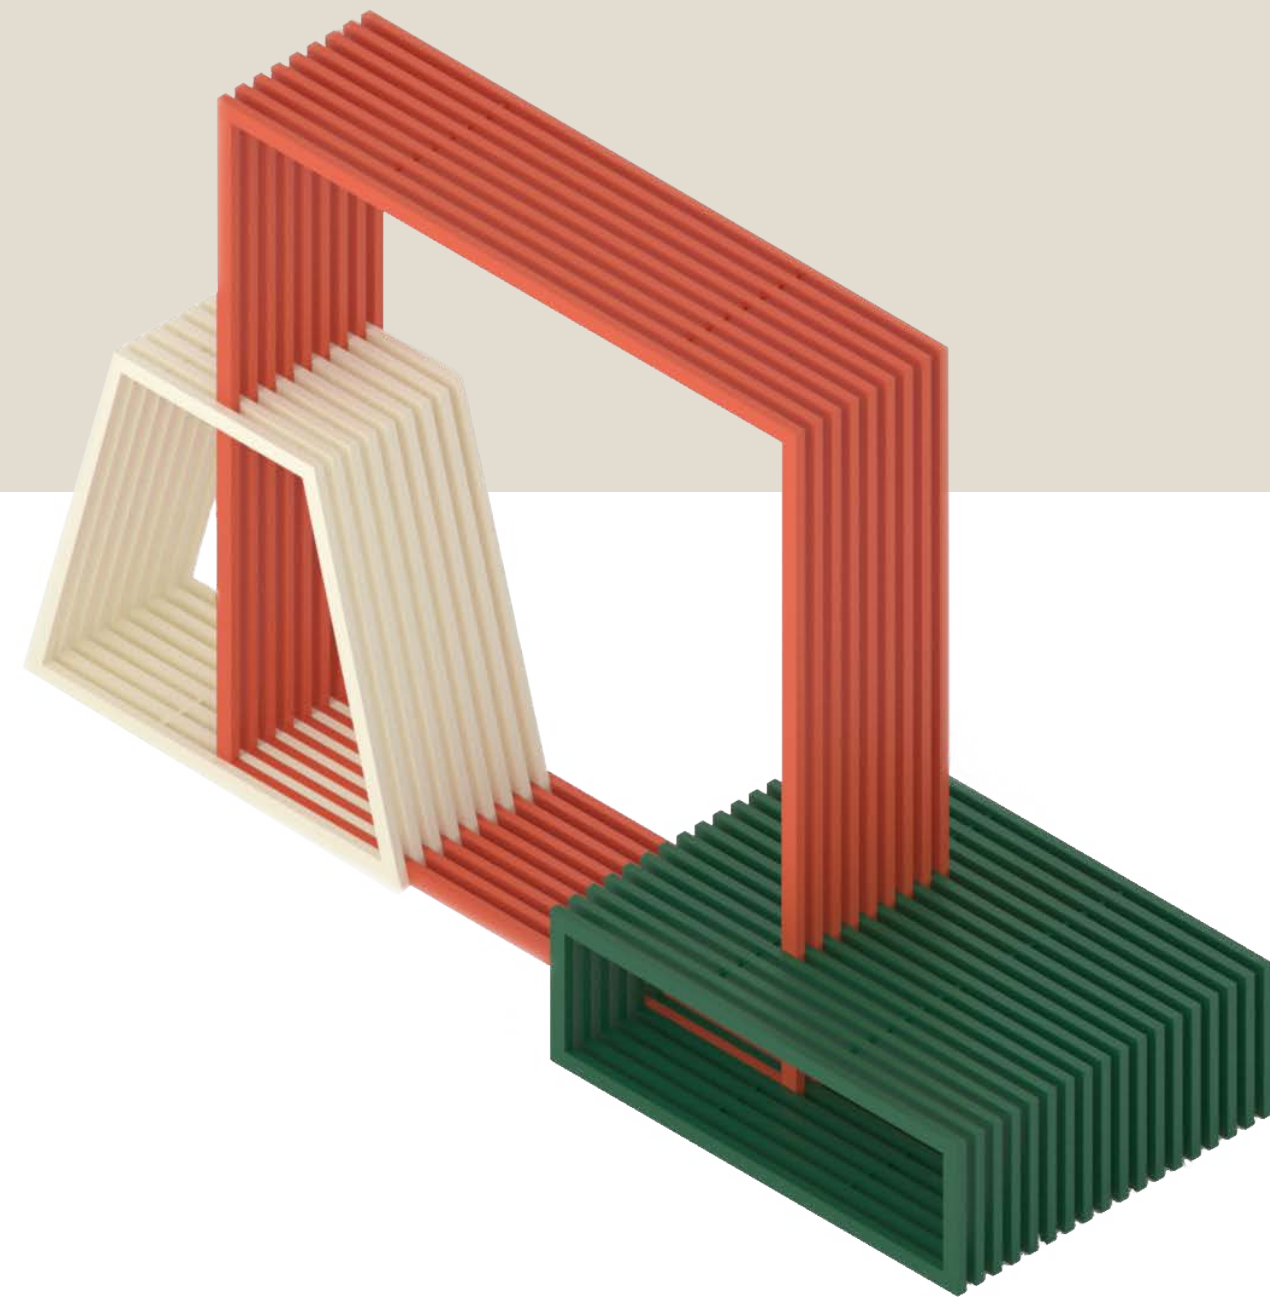

NEN-EN 13501-1 A2-s1

Dimensions and weight

W3790 x B1546 x H850 mm
320 kg

Viewing Point

custom

Materials

Powder-coated stainless steel

Powder-coated zined steel