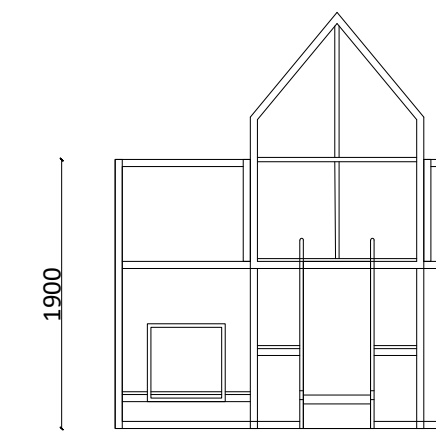

Certification

Safety: EN 1176

Fire classification: NEN-EN 13501-1 A2-s1