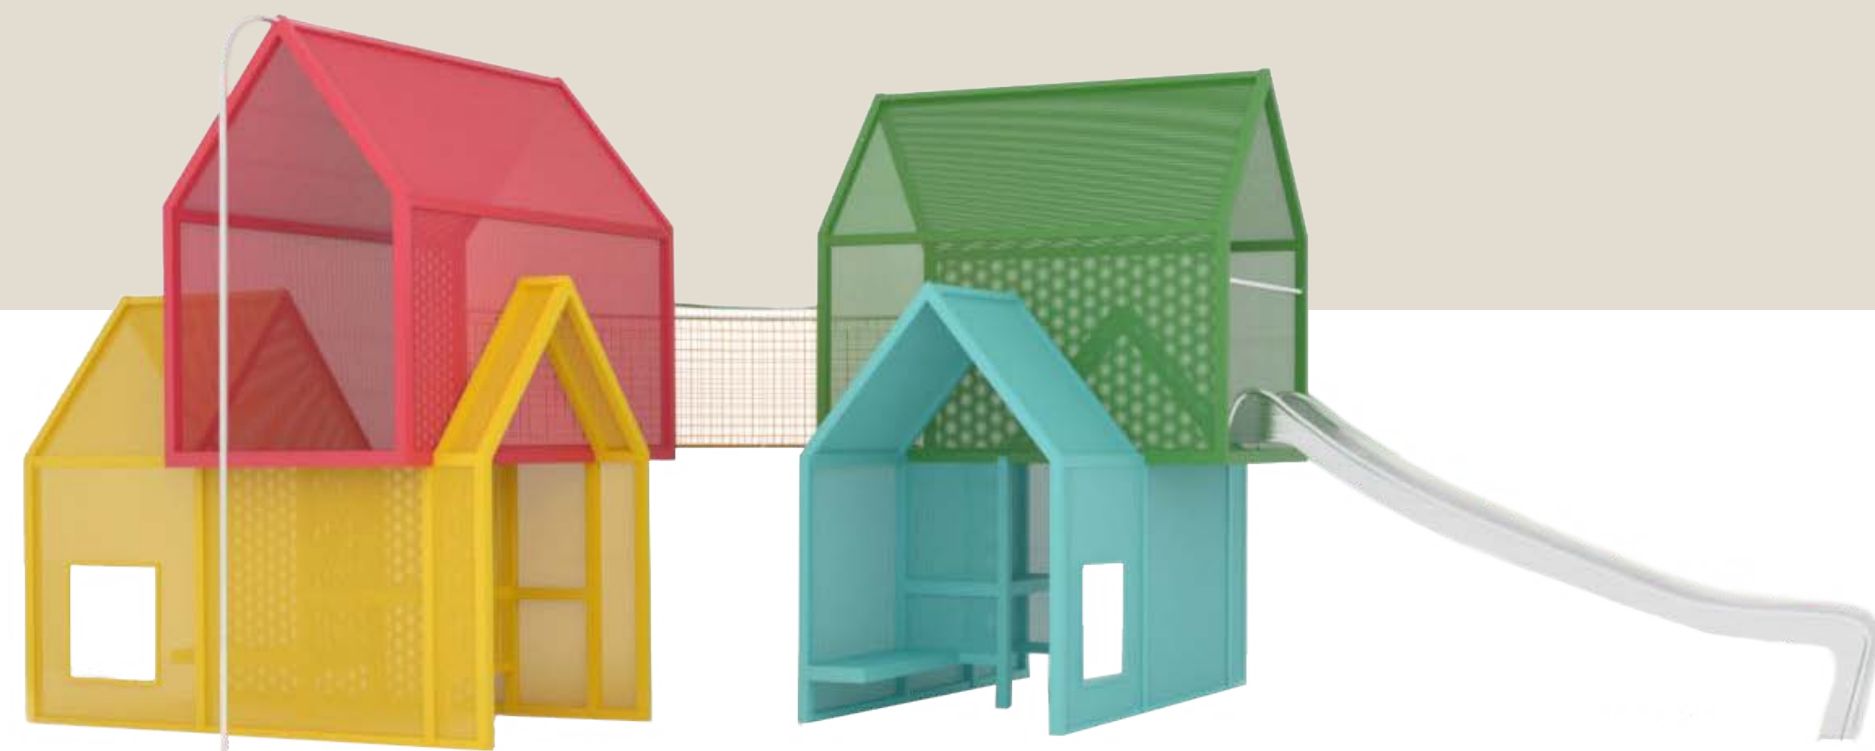

Stack Play House Quadriple

Materials

Slides: Stainless steel

Houses: Powder-coated zinc steel /
powder-coated stainless steel

Colors

Catalog compositions
Custom colors possible

Dimensions

W7140 x B4305 x H2940 mm

Certification

Safety: EN 1176

Fire classification: NEN-EN 13501-1 A2-s1