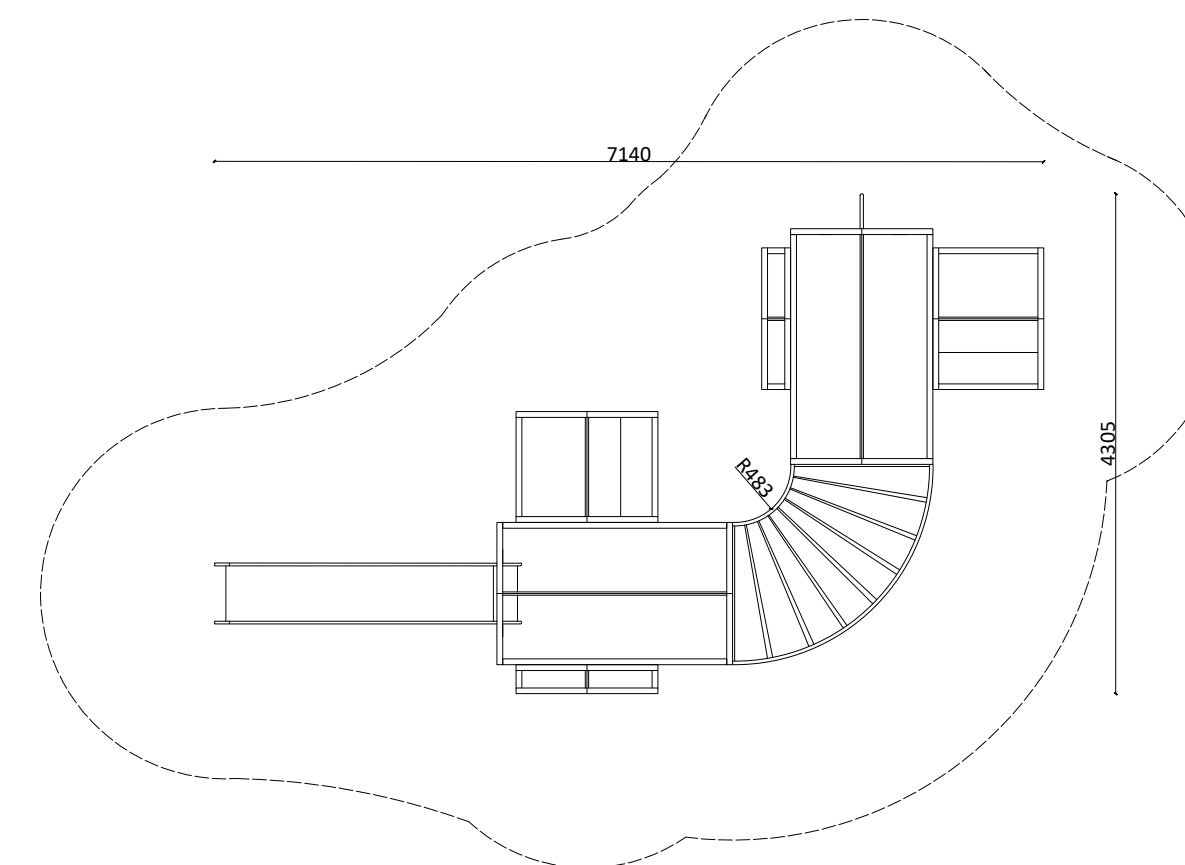

Stack Play House Quadriple

Materials

Slides: Stainless steel

Houses: Powder-coated zinc steel /
powder-coated stainless steel

Colors

Catalog compositions
Custom colors possible

Dimensions

W7140 x B4305 x H2940 mm

Certification

Safety: EN 1176

Fire classification: NEN-EN 13501-1 A2-s1