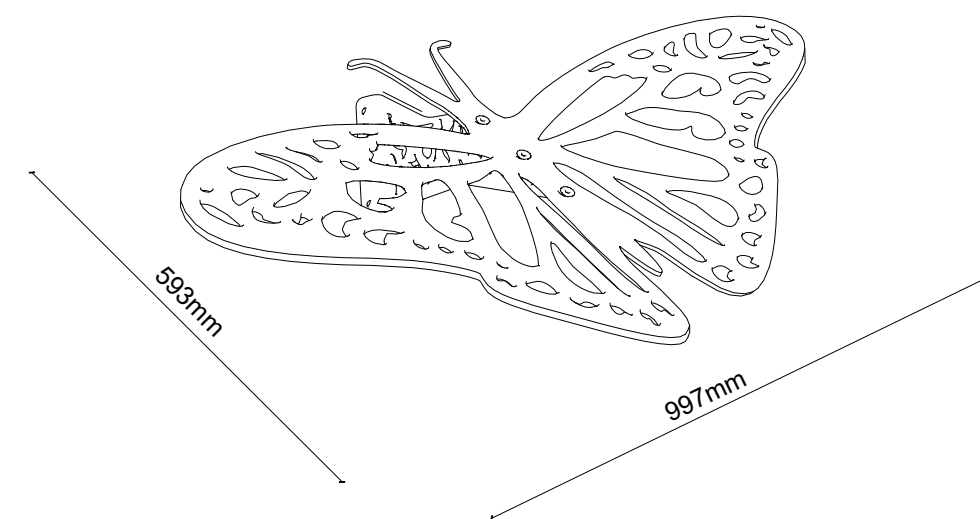

Butterfly 02