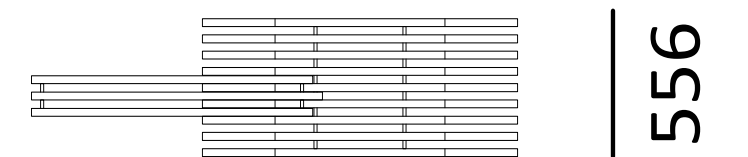

Dimensions and weight

W1996 x B556 x H1800 mm
128,7 kg