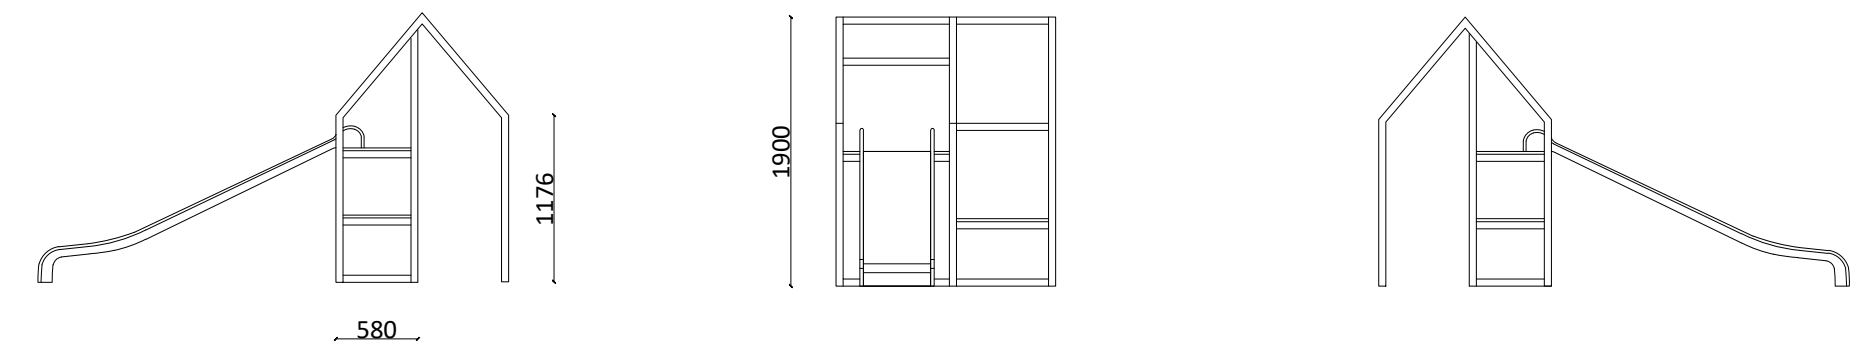

Stack Play House Triple

Materials

Slides: Stainless steel

Houses: Powder-coated zinc steel /
powder-coated stainless steel

Dimensions

W3327 x B1550 x H1900 mm

Colors

Catalog compositions
Custom colors possible

Certification

Safety: EN 1176

Fire classification: NEN-EN 13501-1 A2-s1

Single small house.
For the dimensions of the double
house see the previous page.