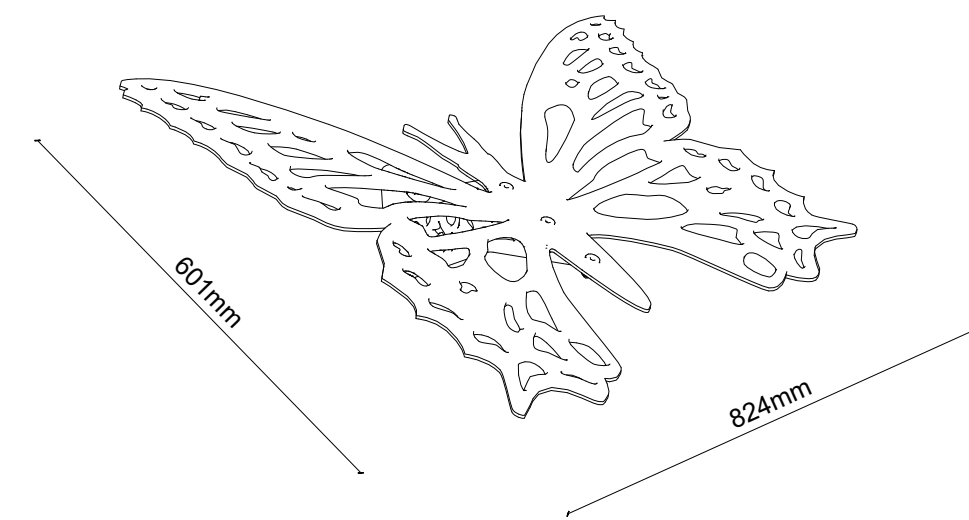

Butterfly 03