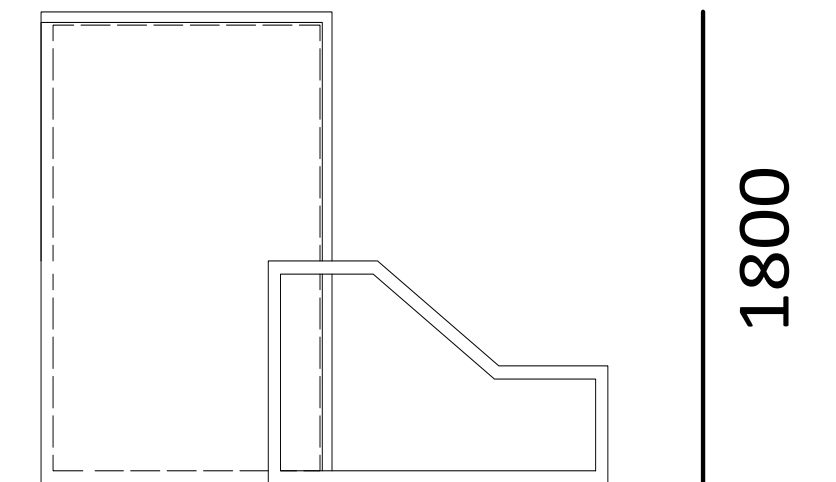

Certification

NEN-EN 13501-1 A2-s1

Dimensions and weight

W2337 x B556 x H1800 mm
135,5 kg

Small Exhibition B

Materials

Powder-coated stainless steel
Powder-coated zinc steel
Dibond panels

Colors