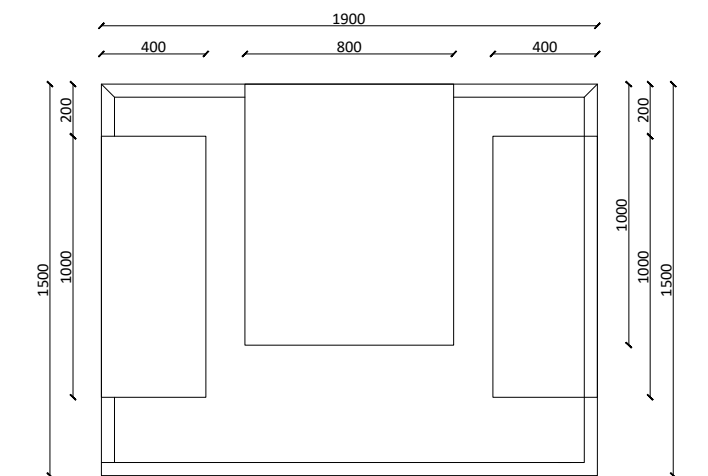

Defined colors
Custom colors possible (RAL color chart)

Certification

NEN-EN 13501-1 A2-s1

Dimensions

W1900 x B1500 x H2150 mm

Applications

Meeting spot
Relaxation area
Picnic table
Event furniture

blue