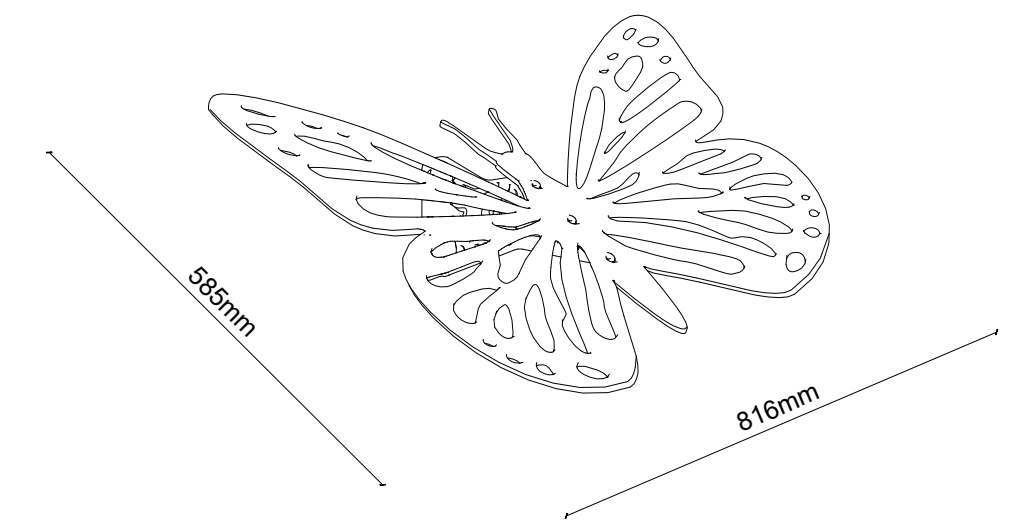

Butterfly 04