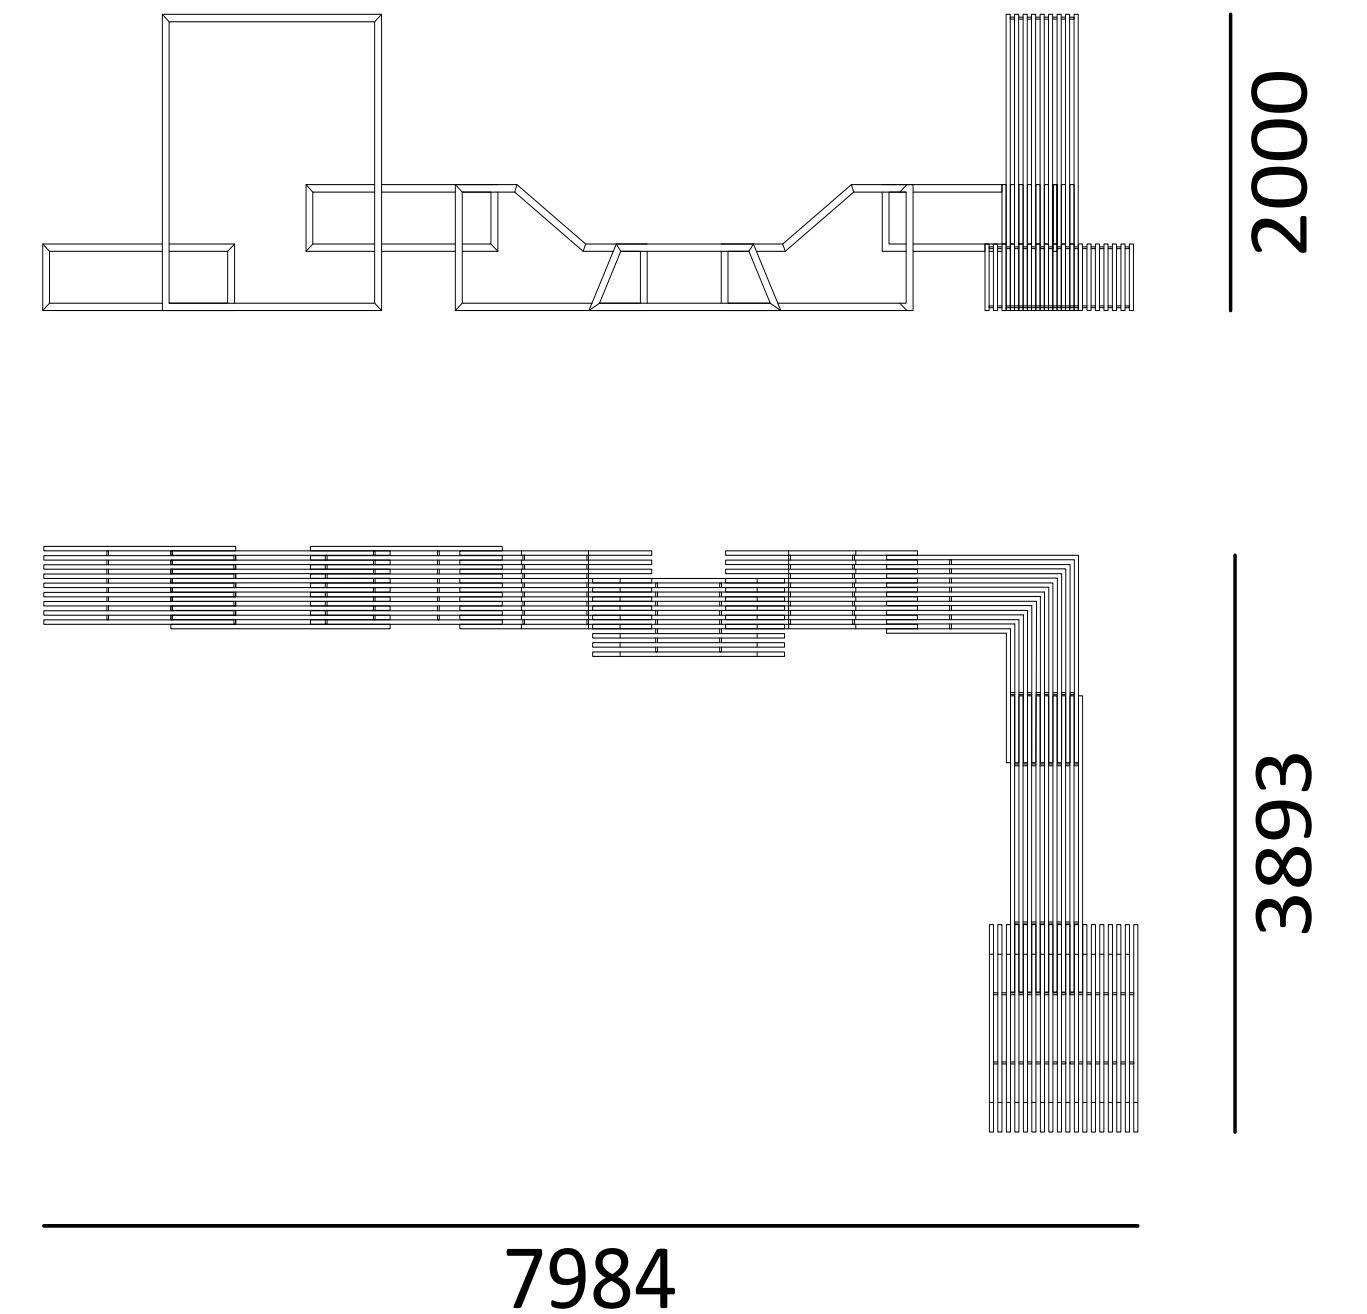

Certification

NEN-EN 13501-1 A2-s1

Dimensions and weight

W3340 x B1755 x H1800 mm
291 kg

Play Sculpture S1

Materials

Powder-coated stainless steel
Powder-coated zinc steel

Colors

Catalog compositions
Custom colors (RAL color chart)

Certification

NEN-EN 13501-1 A2-s1

Dimensions and weight

W7984 x B3893 x H2000 mm
869,5 kg

Applications

Playful kids space
Meeting spot
Relaxation area
Event furniture
Photo location