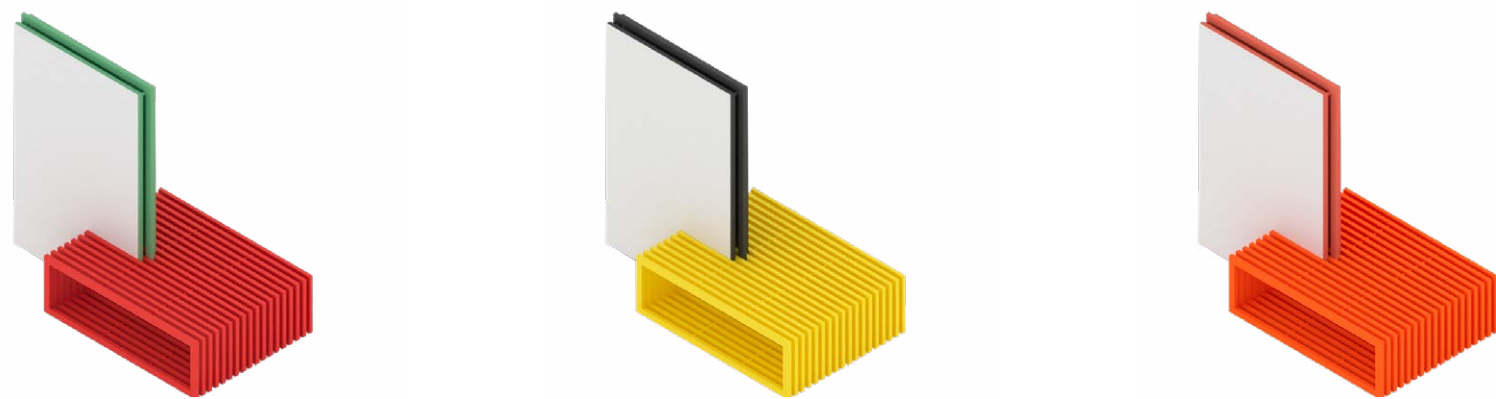

Certification

NEN-EN 13501-1 A2-s1

Dimensions and weight

W2337 x B556 x H1800 mm
135,5 kg

Small Exhibition B

Materials

Powder-coated stainless steel
Powder-coated zinc steel
Dibond panels

Colors