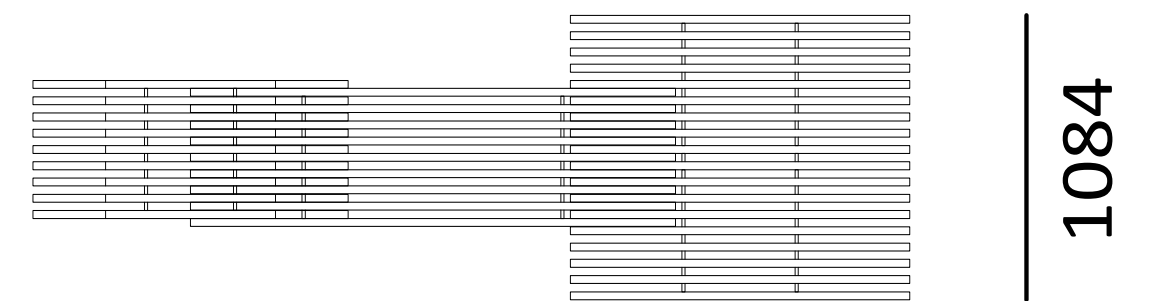

Applications

Meeting spot

Relaxation area

Playful kids space

Event furniture

Photo location

3616

2000