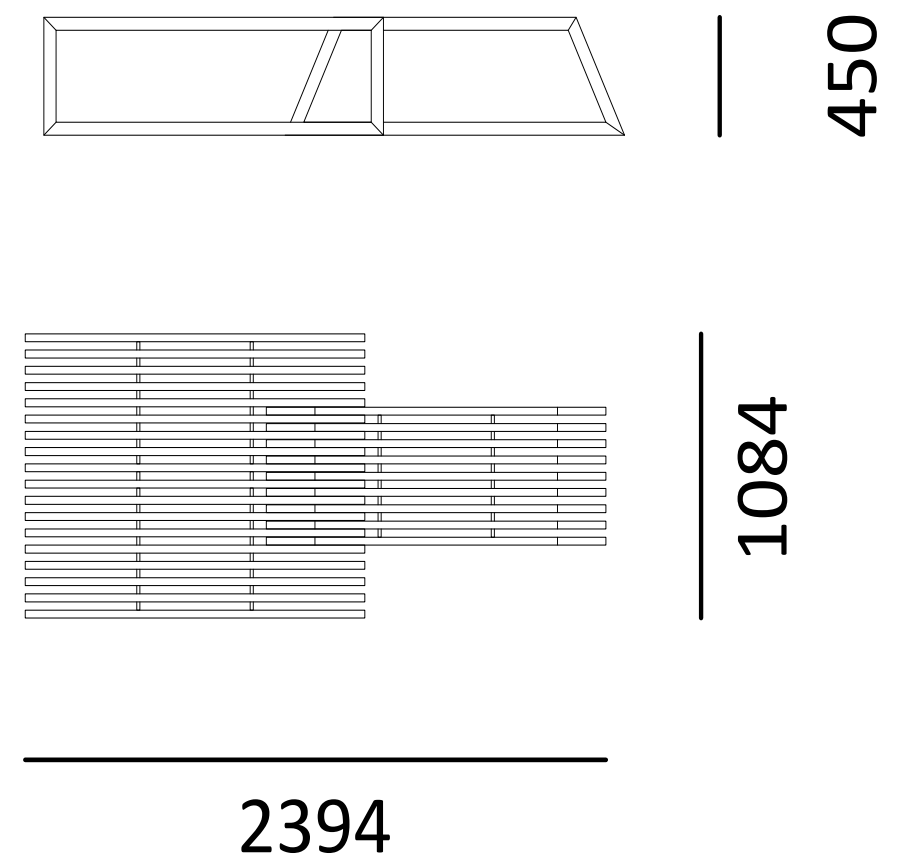

Applications

Meeting spot
Relaxation area
Playful kids space
Event furniture
Photo location

Certification

NEN-EN 13501-1 A2-s1

Dimensions and weight

W2394 x B1084 x H450 mm
188 kg

Relaxation Spot

Materials

NEN-EN 13501-1 A2-s1

Dimensions and weight

W3790 x B1546 x H850 mm
320 kg

Viewing Point

custom

Materials

Powder-coated stainless steel

Powder-coated zined steel