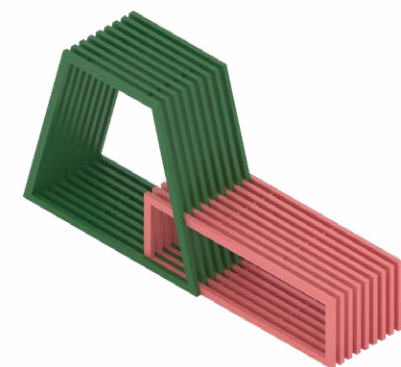

Certification

NEN-EN 13501-1 A2-s1

Dimensions and weight

W3425 x B1084 x H1100 mm
266 kg

3425

Playful sit spot A

custom

Materials