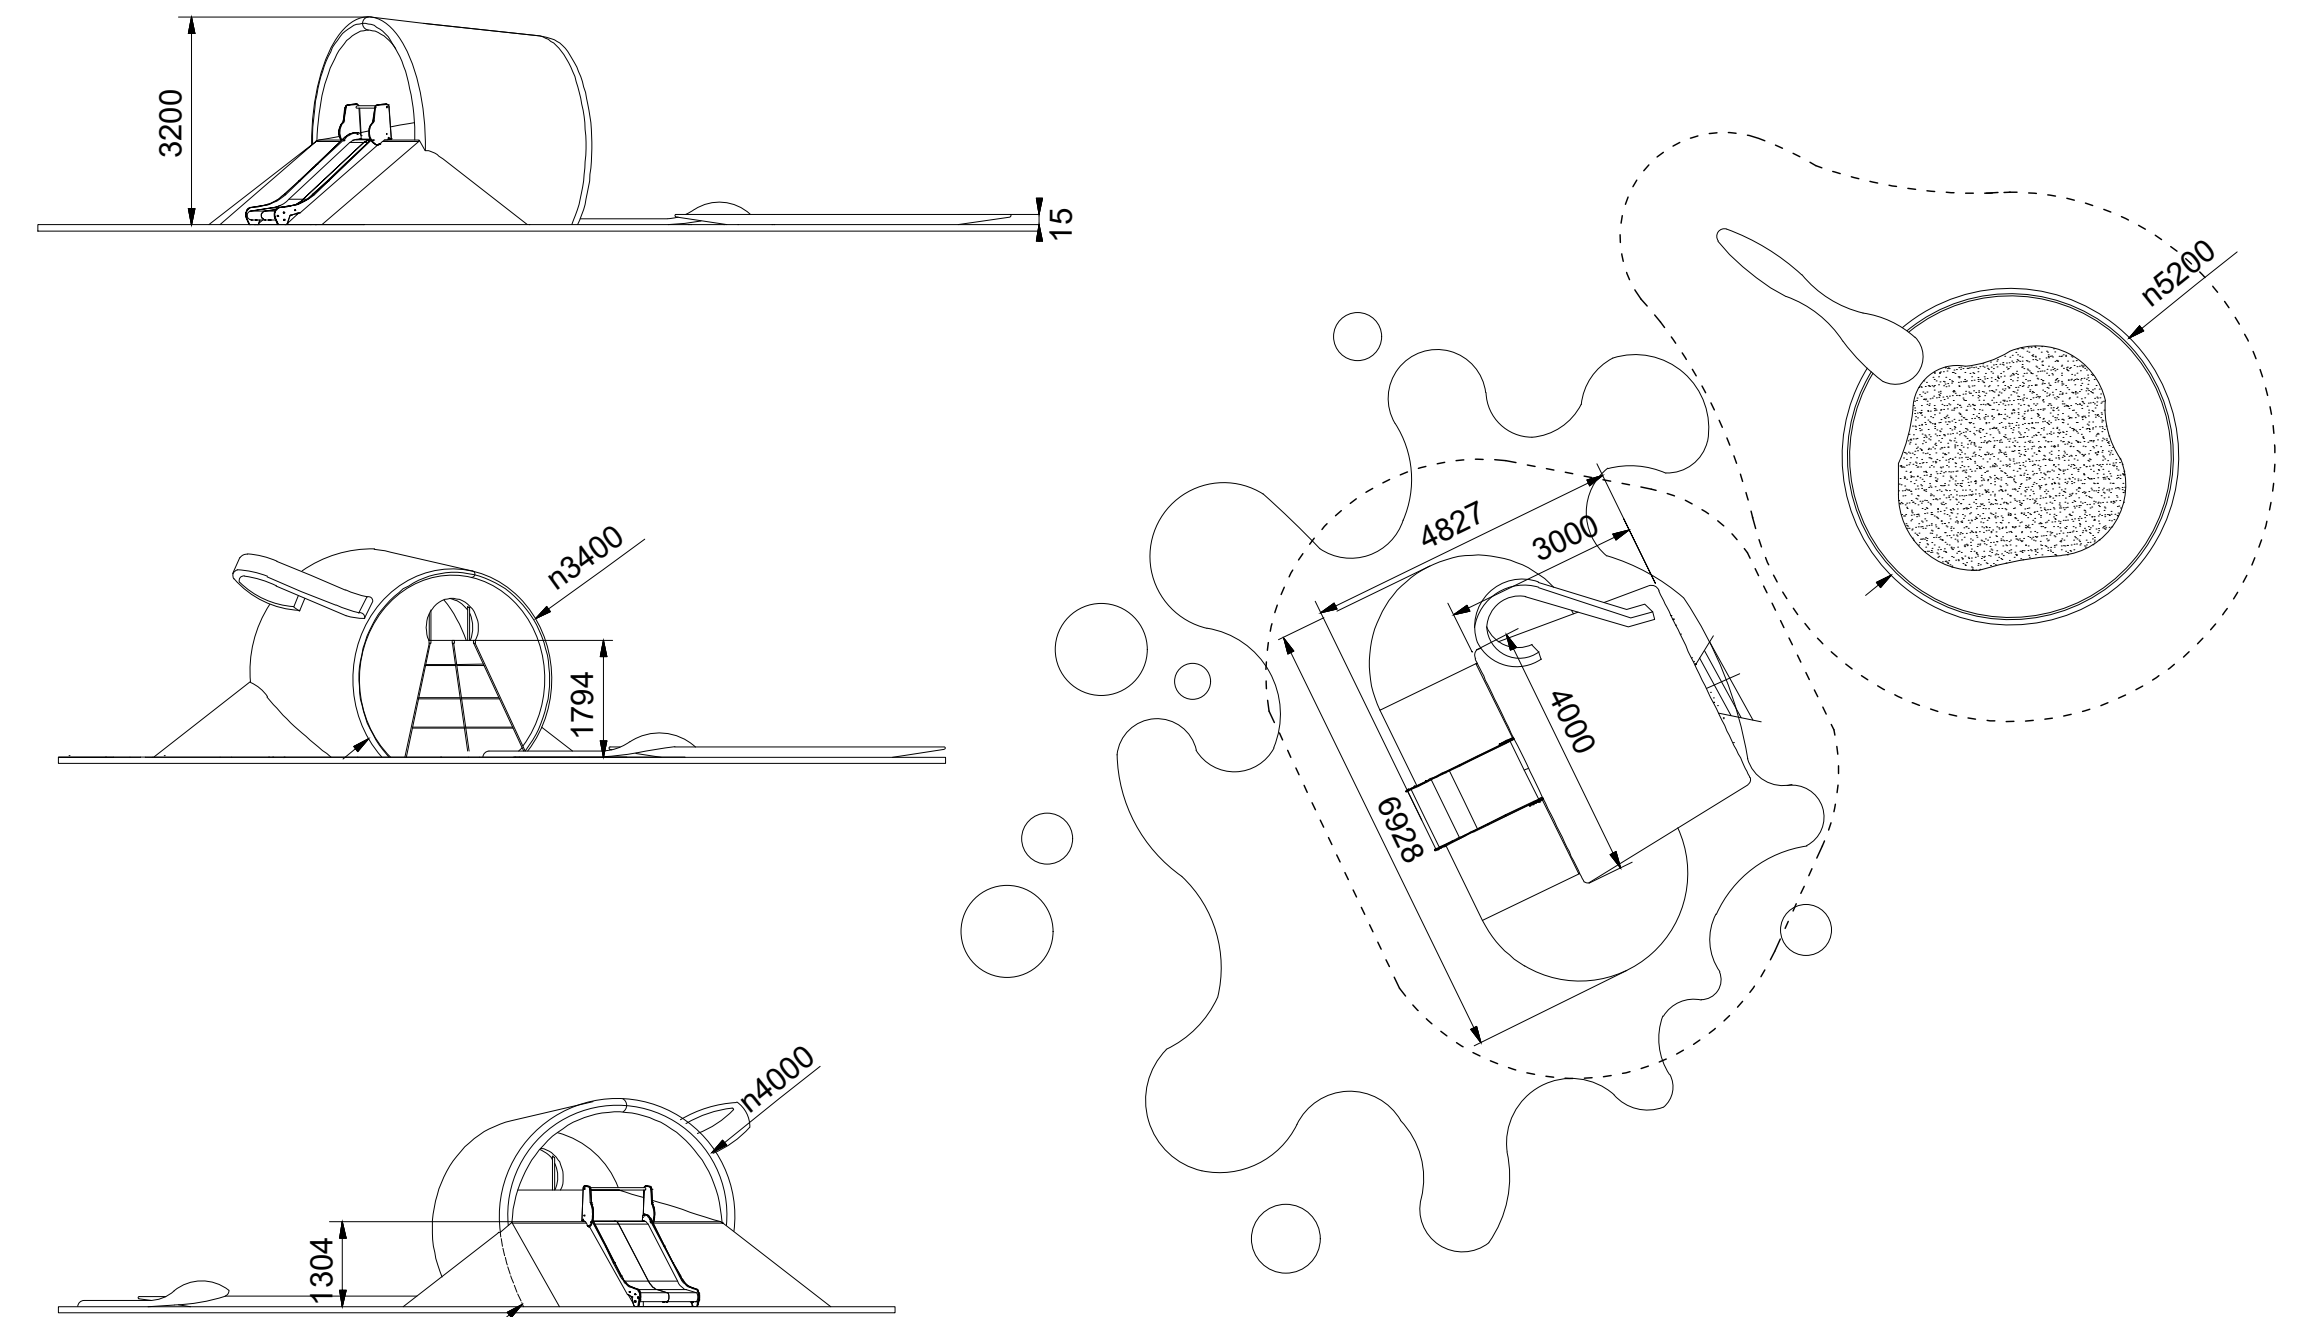

Dimensions

W6928 x B4827 x H3200 mm

Certification

Safety: EN 1176

Fire classification: NEN-EN 13501-1 A2-s1

Geometric Garden

A play sculpture inspired
by nature.

Geometric Garden