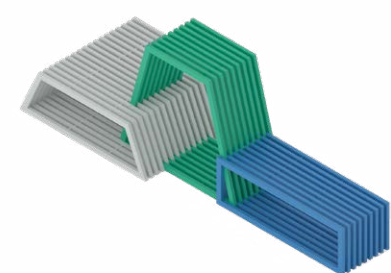

Dimensions and weight

W3425 x B1084 x H1100 mm
266 kg