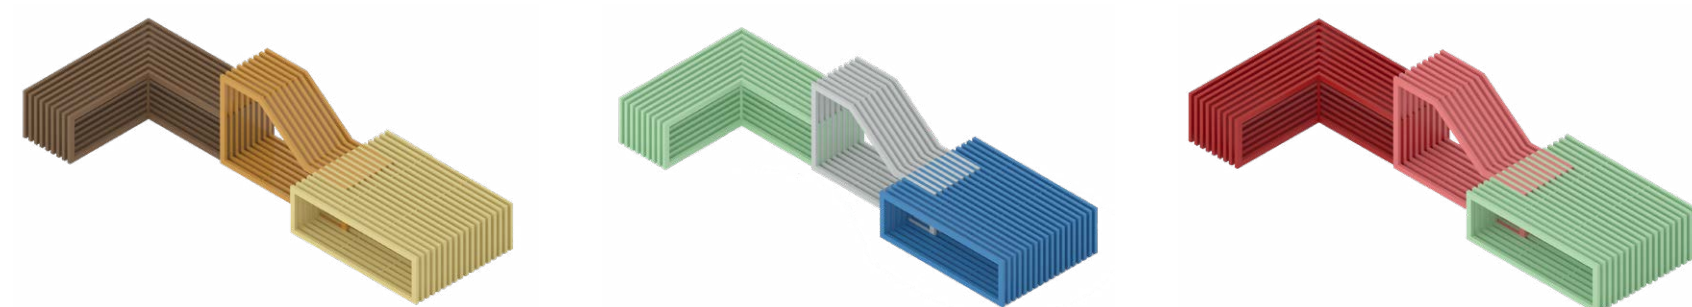

Powder-coated stainless steel
Powder-coated zined steel

Colors

Catalog compositions
Custom colors (RAL color chart)

Applications

Meeting spot
Relaxation area
Playful kids space
Event furniture

Certification

NEN-EN 13501-1 A2-s1

Dimensions and weight

W3790 x B1546 x H850 mm
320 kg

Viewing Point

custom

Materials

Powder-coated stainless steel

Powder-coated zined steel