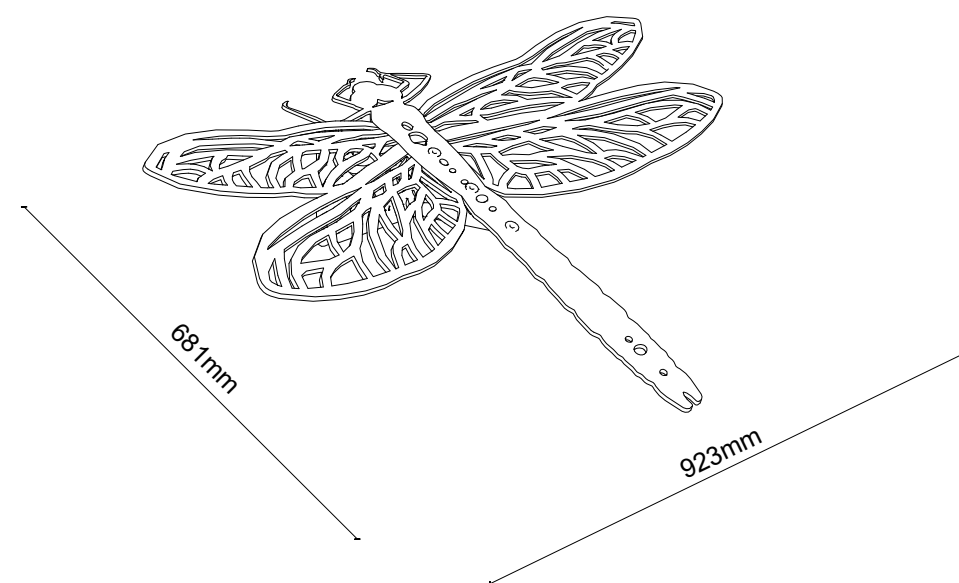

Ladybird 01
410 x 711 mm

Dragonfly 01
681 x 923 mm

Bee 01
705 x 907 mm

Beetle 01
648 x 530 mm

The Spill

A play sculpture resembling an oversize cup which fell down and juice is spilling out.

The Spill

This play sculpture looks like an oversize cup, from which juice is spilling. The juice spill is also a slide for children, while the bottom of the cup is a climbing wall.