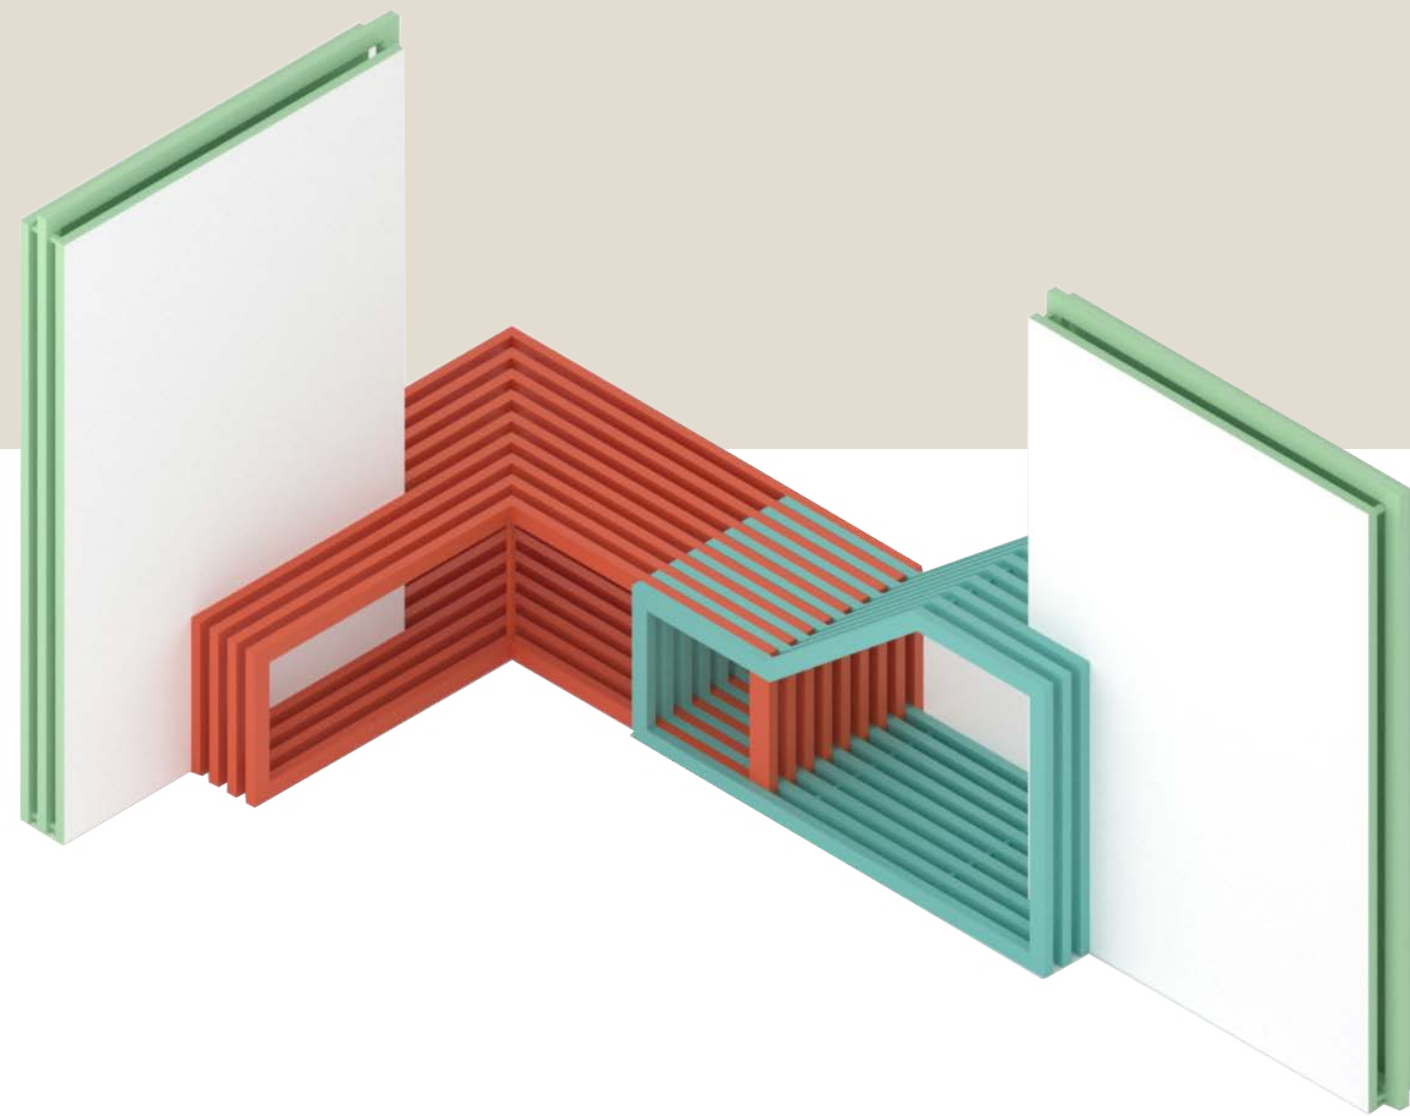

Outdoor exhibition
Meeting spot
Relaxation area
Playful kids space
Event furniture
Photo location

Certification

NEN-EN 13501-1 A2-s1

Dimensions and weight

W1996 x B556 x H1800 mm
128,7 kg

1996

Open-air Exhibition CI