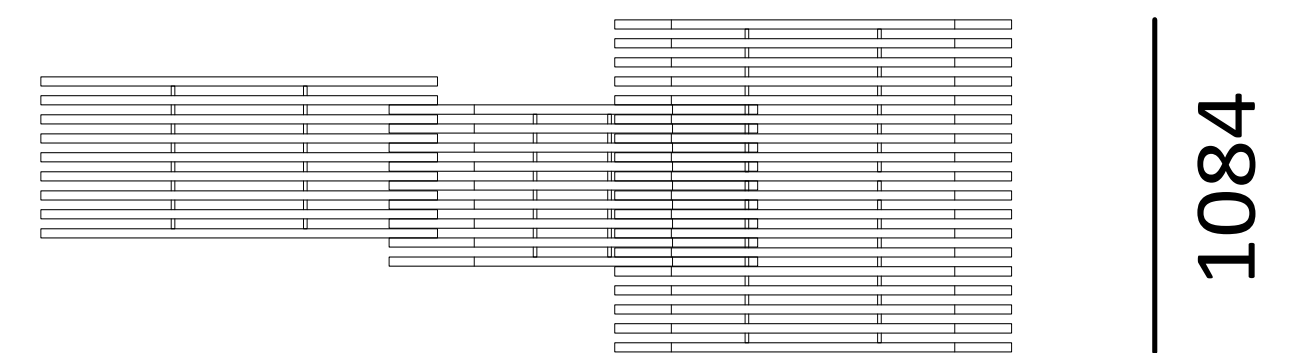

Certification

NEN-EN 13501-1 A2-s1

Dimensions and weight

W3425 x B1084 x H1100 mm
266 kg

3425

Playful sit spot A

custom

Materials