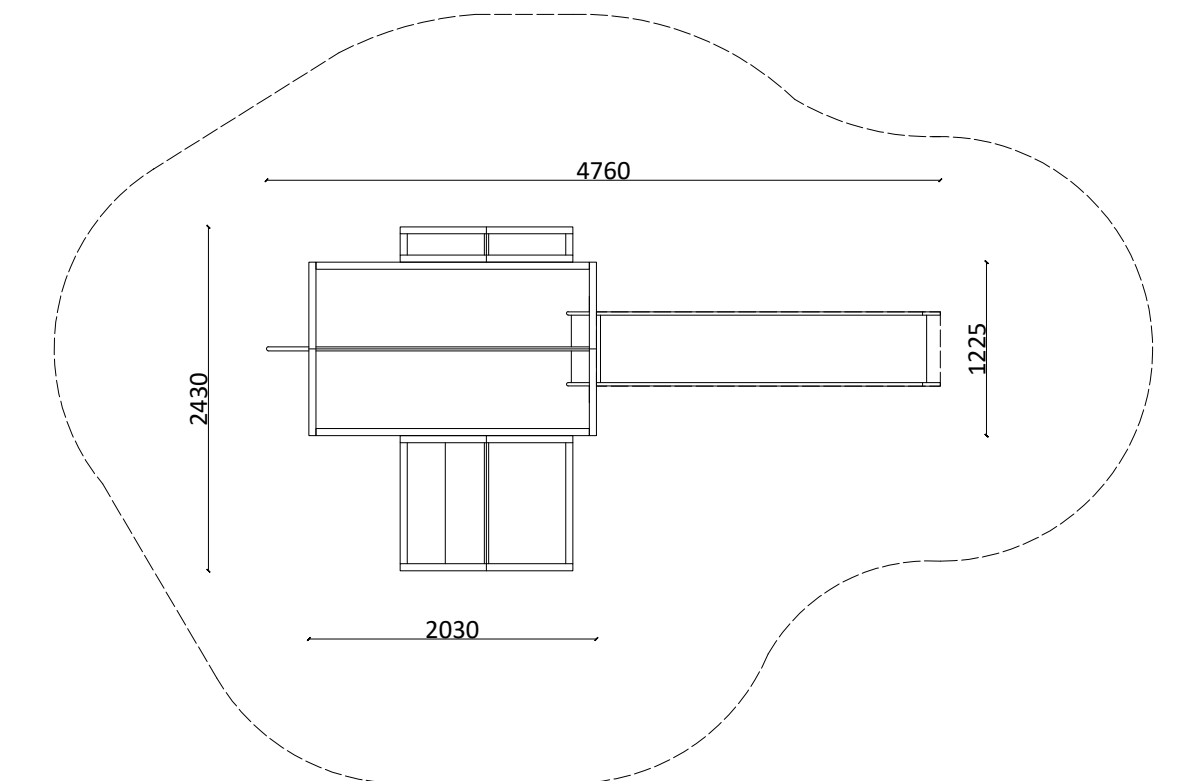

Certification

Safety: EN 1176

Fire classification: NEN-EN 13501-1 A2-s1