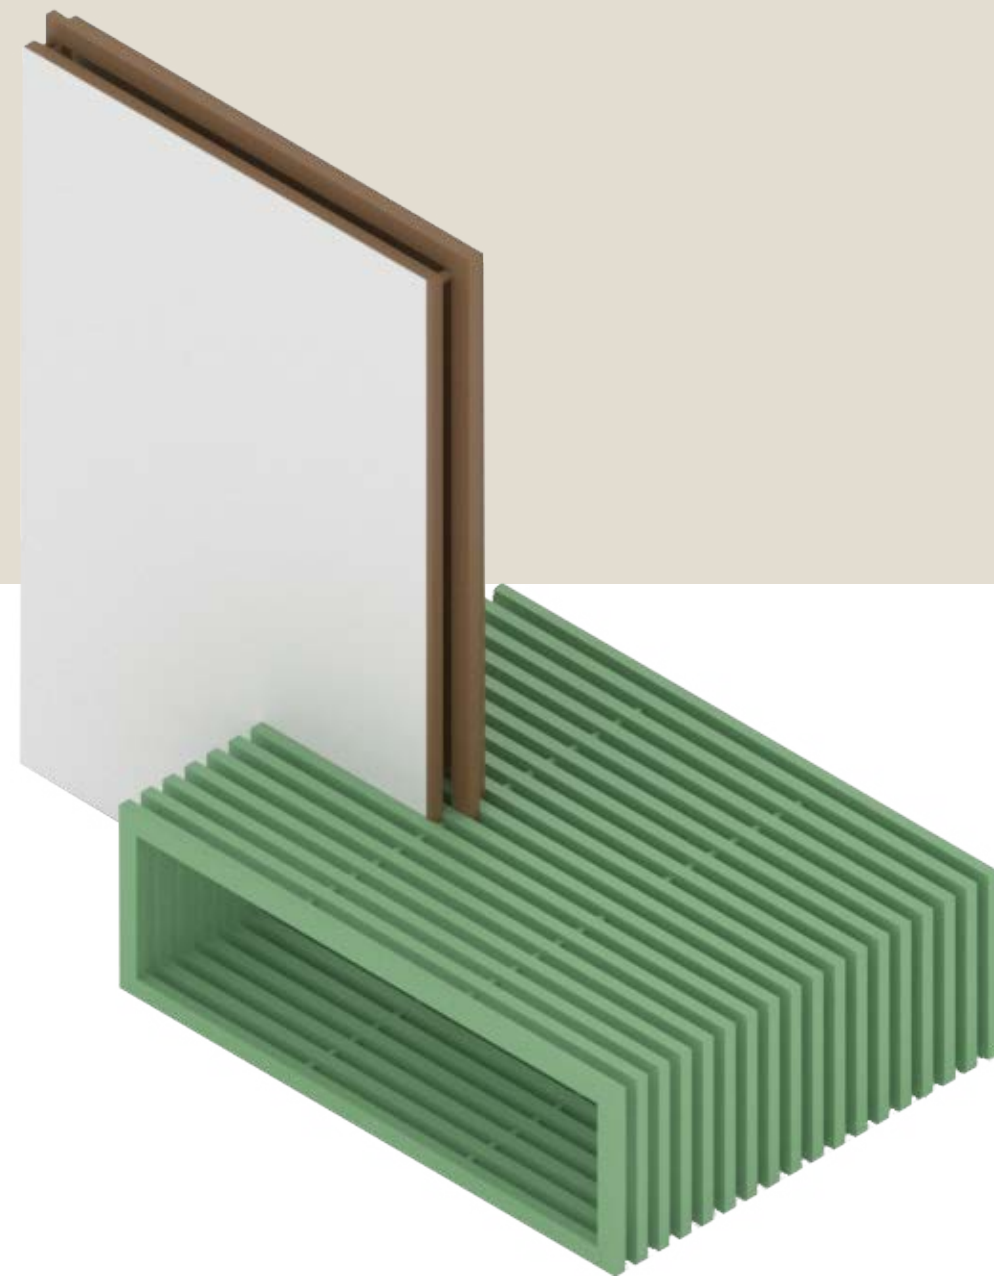

Certification

NEN-EN 13501-1 A2-s1

Dimensions and weight

W2337 x B556 x H1800 mm
135,5 kg

Small Exhibition B

Materials

Powder-coated stainless steel
Powder-coated zinc steel
Dibond panels

Colors