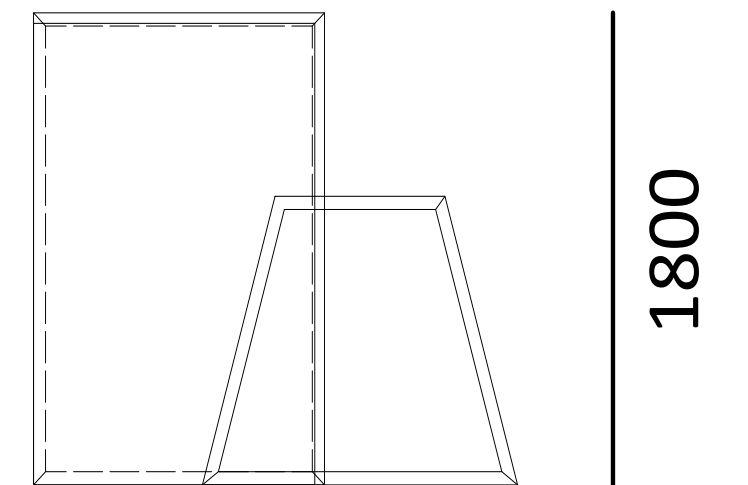

Outdoor exhibition
Meeting spot
Relaxation area
Playful kids space
Event furniture
Photo location

Certification

NEN-EN 13501-1 A2-s1

Dimensions and weight

W1996 x B556 x H1800 mm
128,7 kg

1996

Open-air Exhibition CI