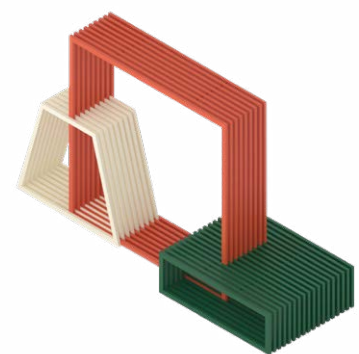

Powder-coated stainless steel
Powder-coated zined steel

Colors

Catalog compositions
Custom colors (RAL color chart)

Applications

Meeting spot
Relaxation area
Playful kids space
Event furniture

Certification

NEN-EN 13501-1 A2-s1

Dimensions and weight

W3790 x B1546 x H850 mm
320 kg

Viewing Point

custom

Materials

Powder-coated stainless steel

Powder-coated zined steel