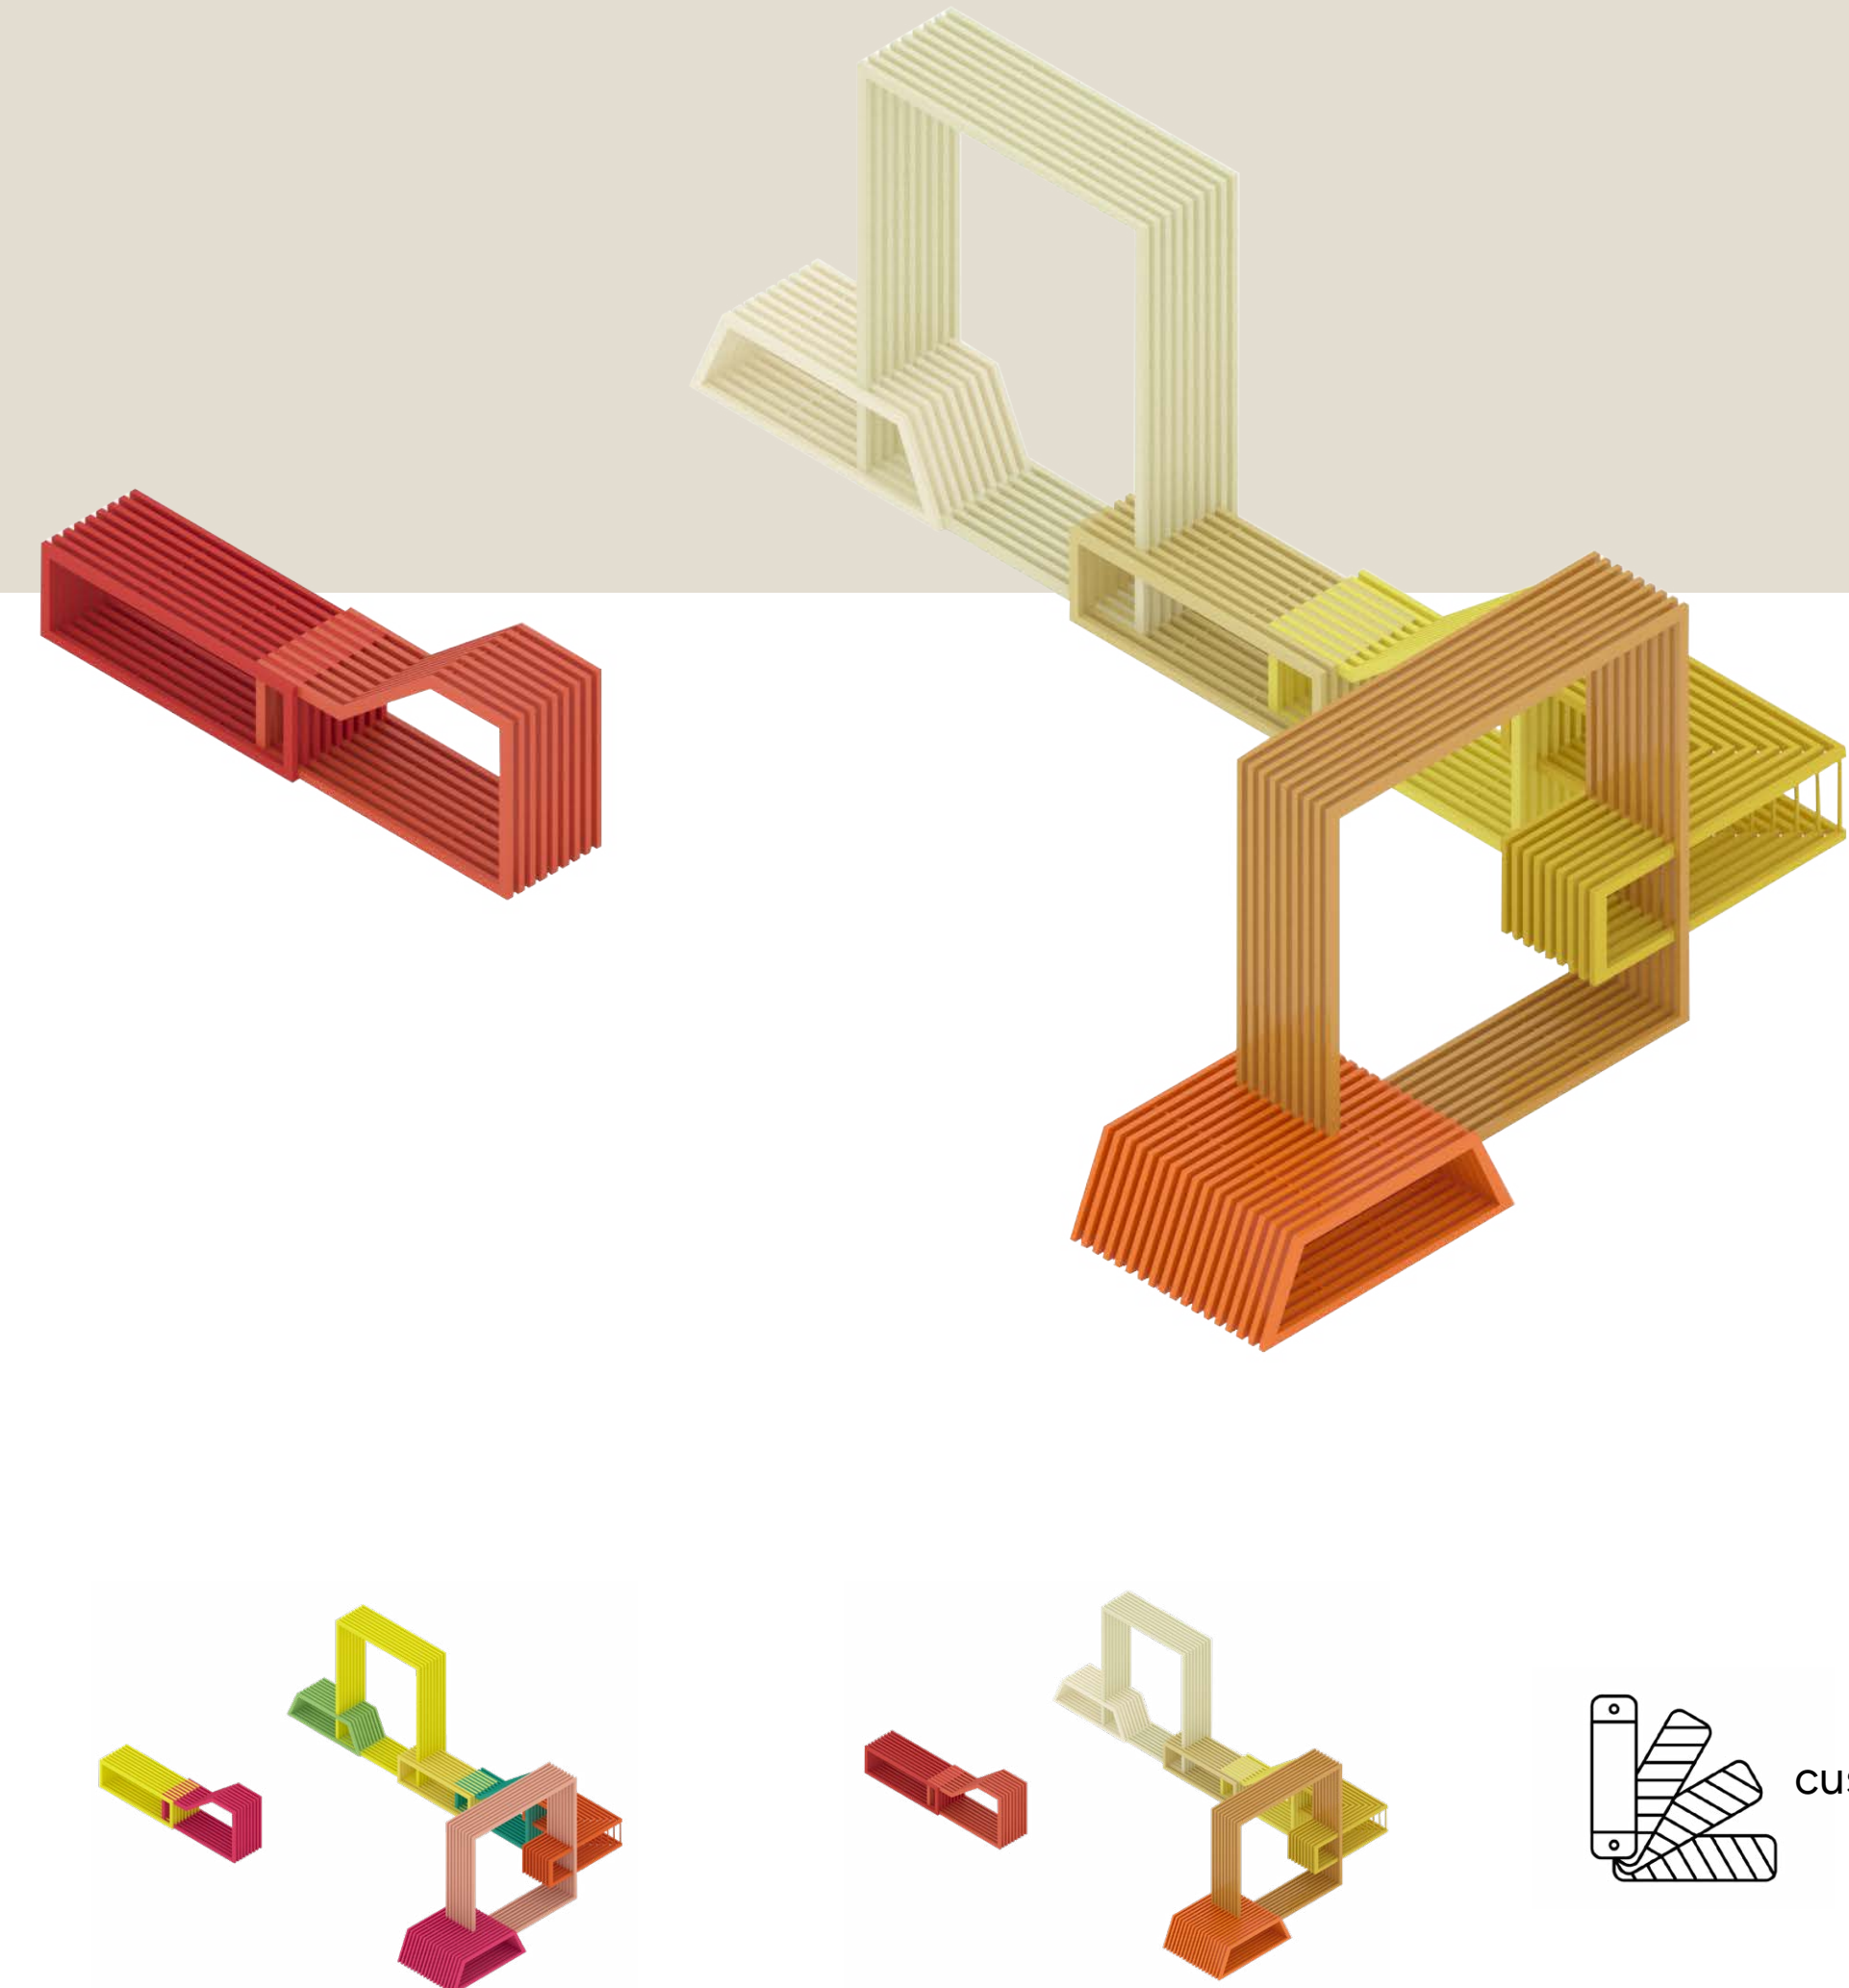

Play Sculpture S2