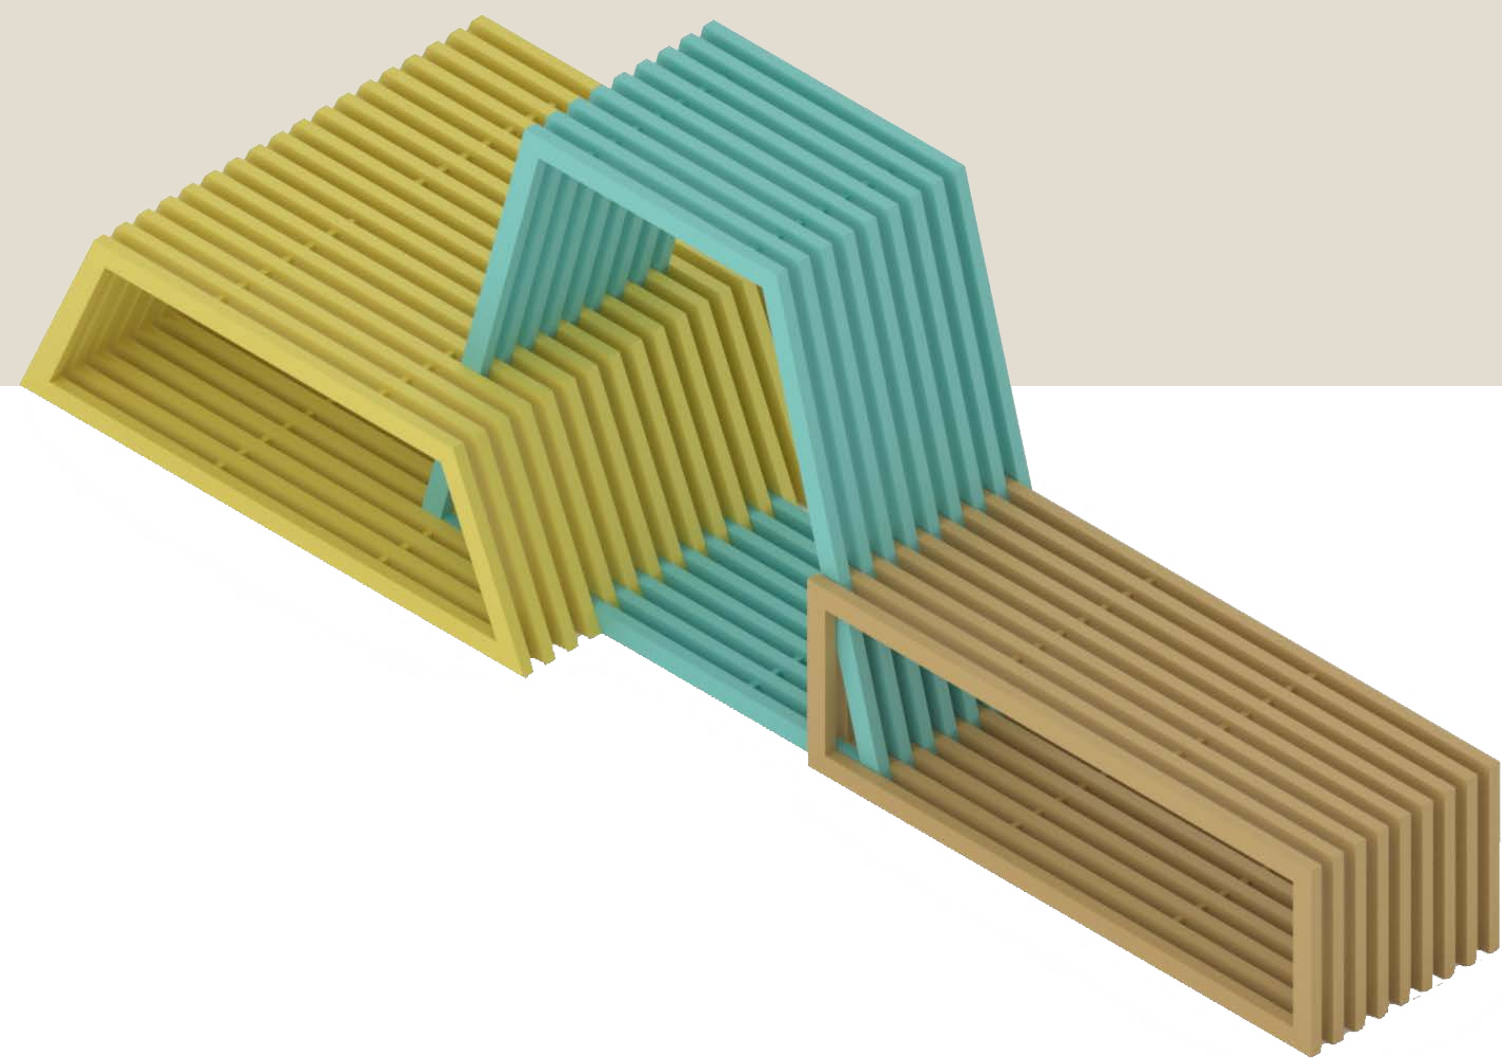

Unordinary Bench