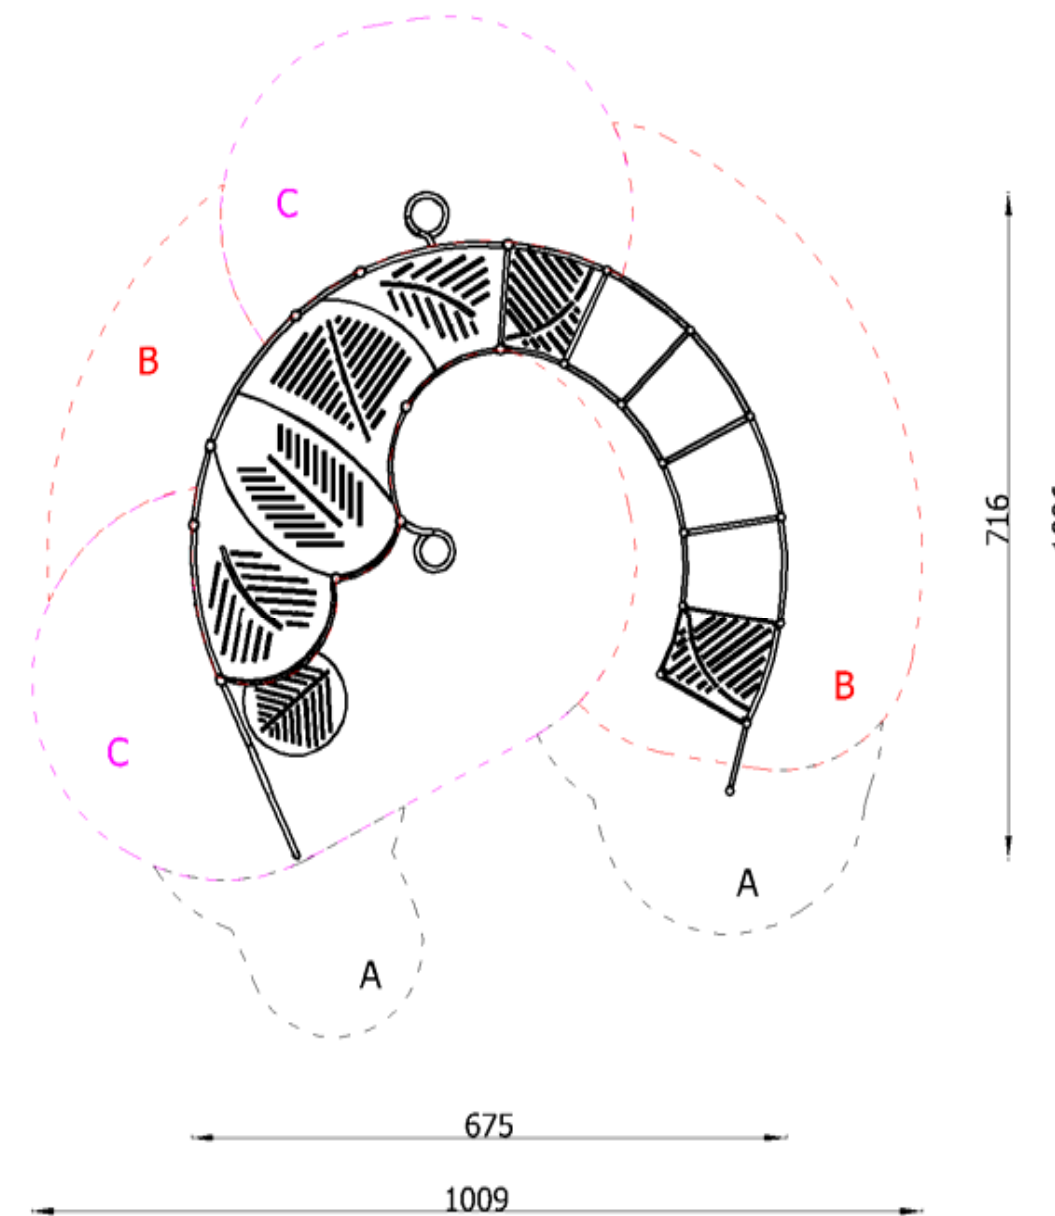

Geometric Garden

Materials

Powder-coated zinc steel /
powder-coated stainless steel
HDPE plates

Colors

Catalog compositions
Custom colors possible

Dimensions

W1009 x B10980 x H2810 mm

Certification

Safety: EN 1176

Fire classification: NEN-EN 13501-1 A2-s1