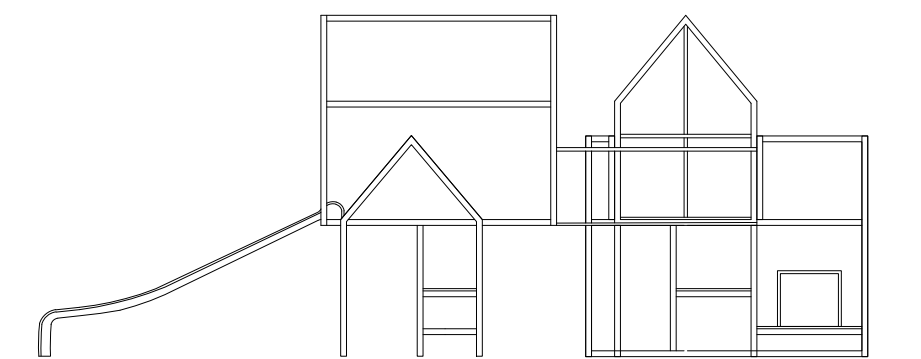

Stack Play House Quadriple

Materials

Slides: Stainless steel

Houses: Powder-coated zinc steel /
powder-coated stainless steel

Colors

Catalog compositions
Custom colors possible

Dimensions

W7140 x B4305 x H2940 mm

Certification

Safety: EN 1176

Fire classification: NEN-EN 13501-1 A2-s1