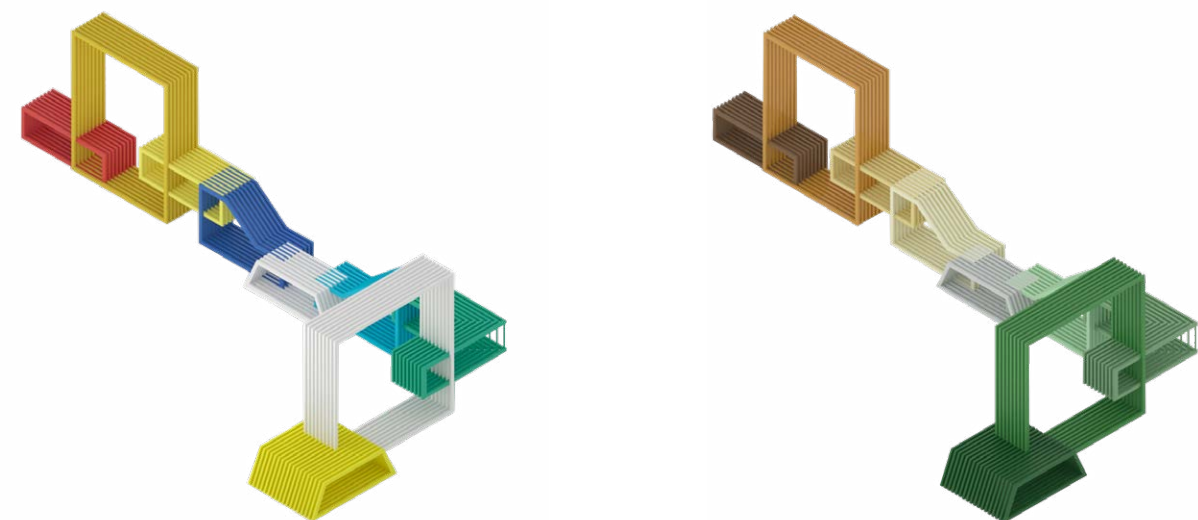

Certification

NEN-EN 13501-1 A2-s1

Dimensions and weight

W3340 x B1755 x H1800 mm
291 kg

Play Sculpture S1

Materials

Powder-coated stainless steel
Powder-coated zinc steel

Colors