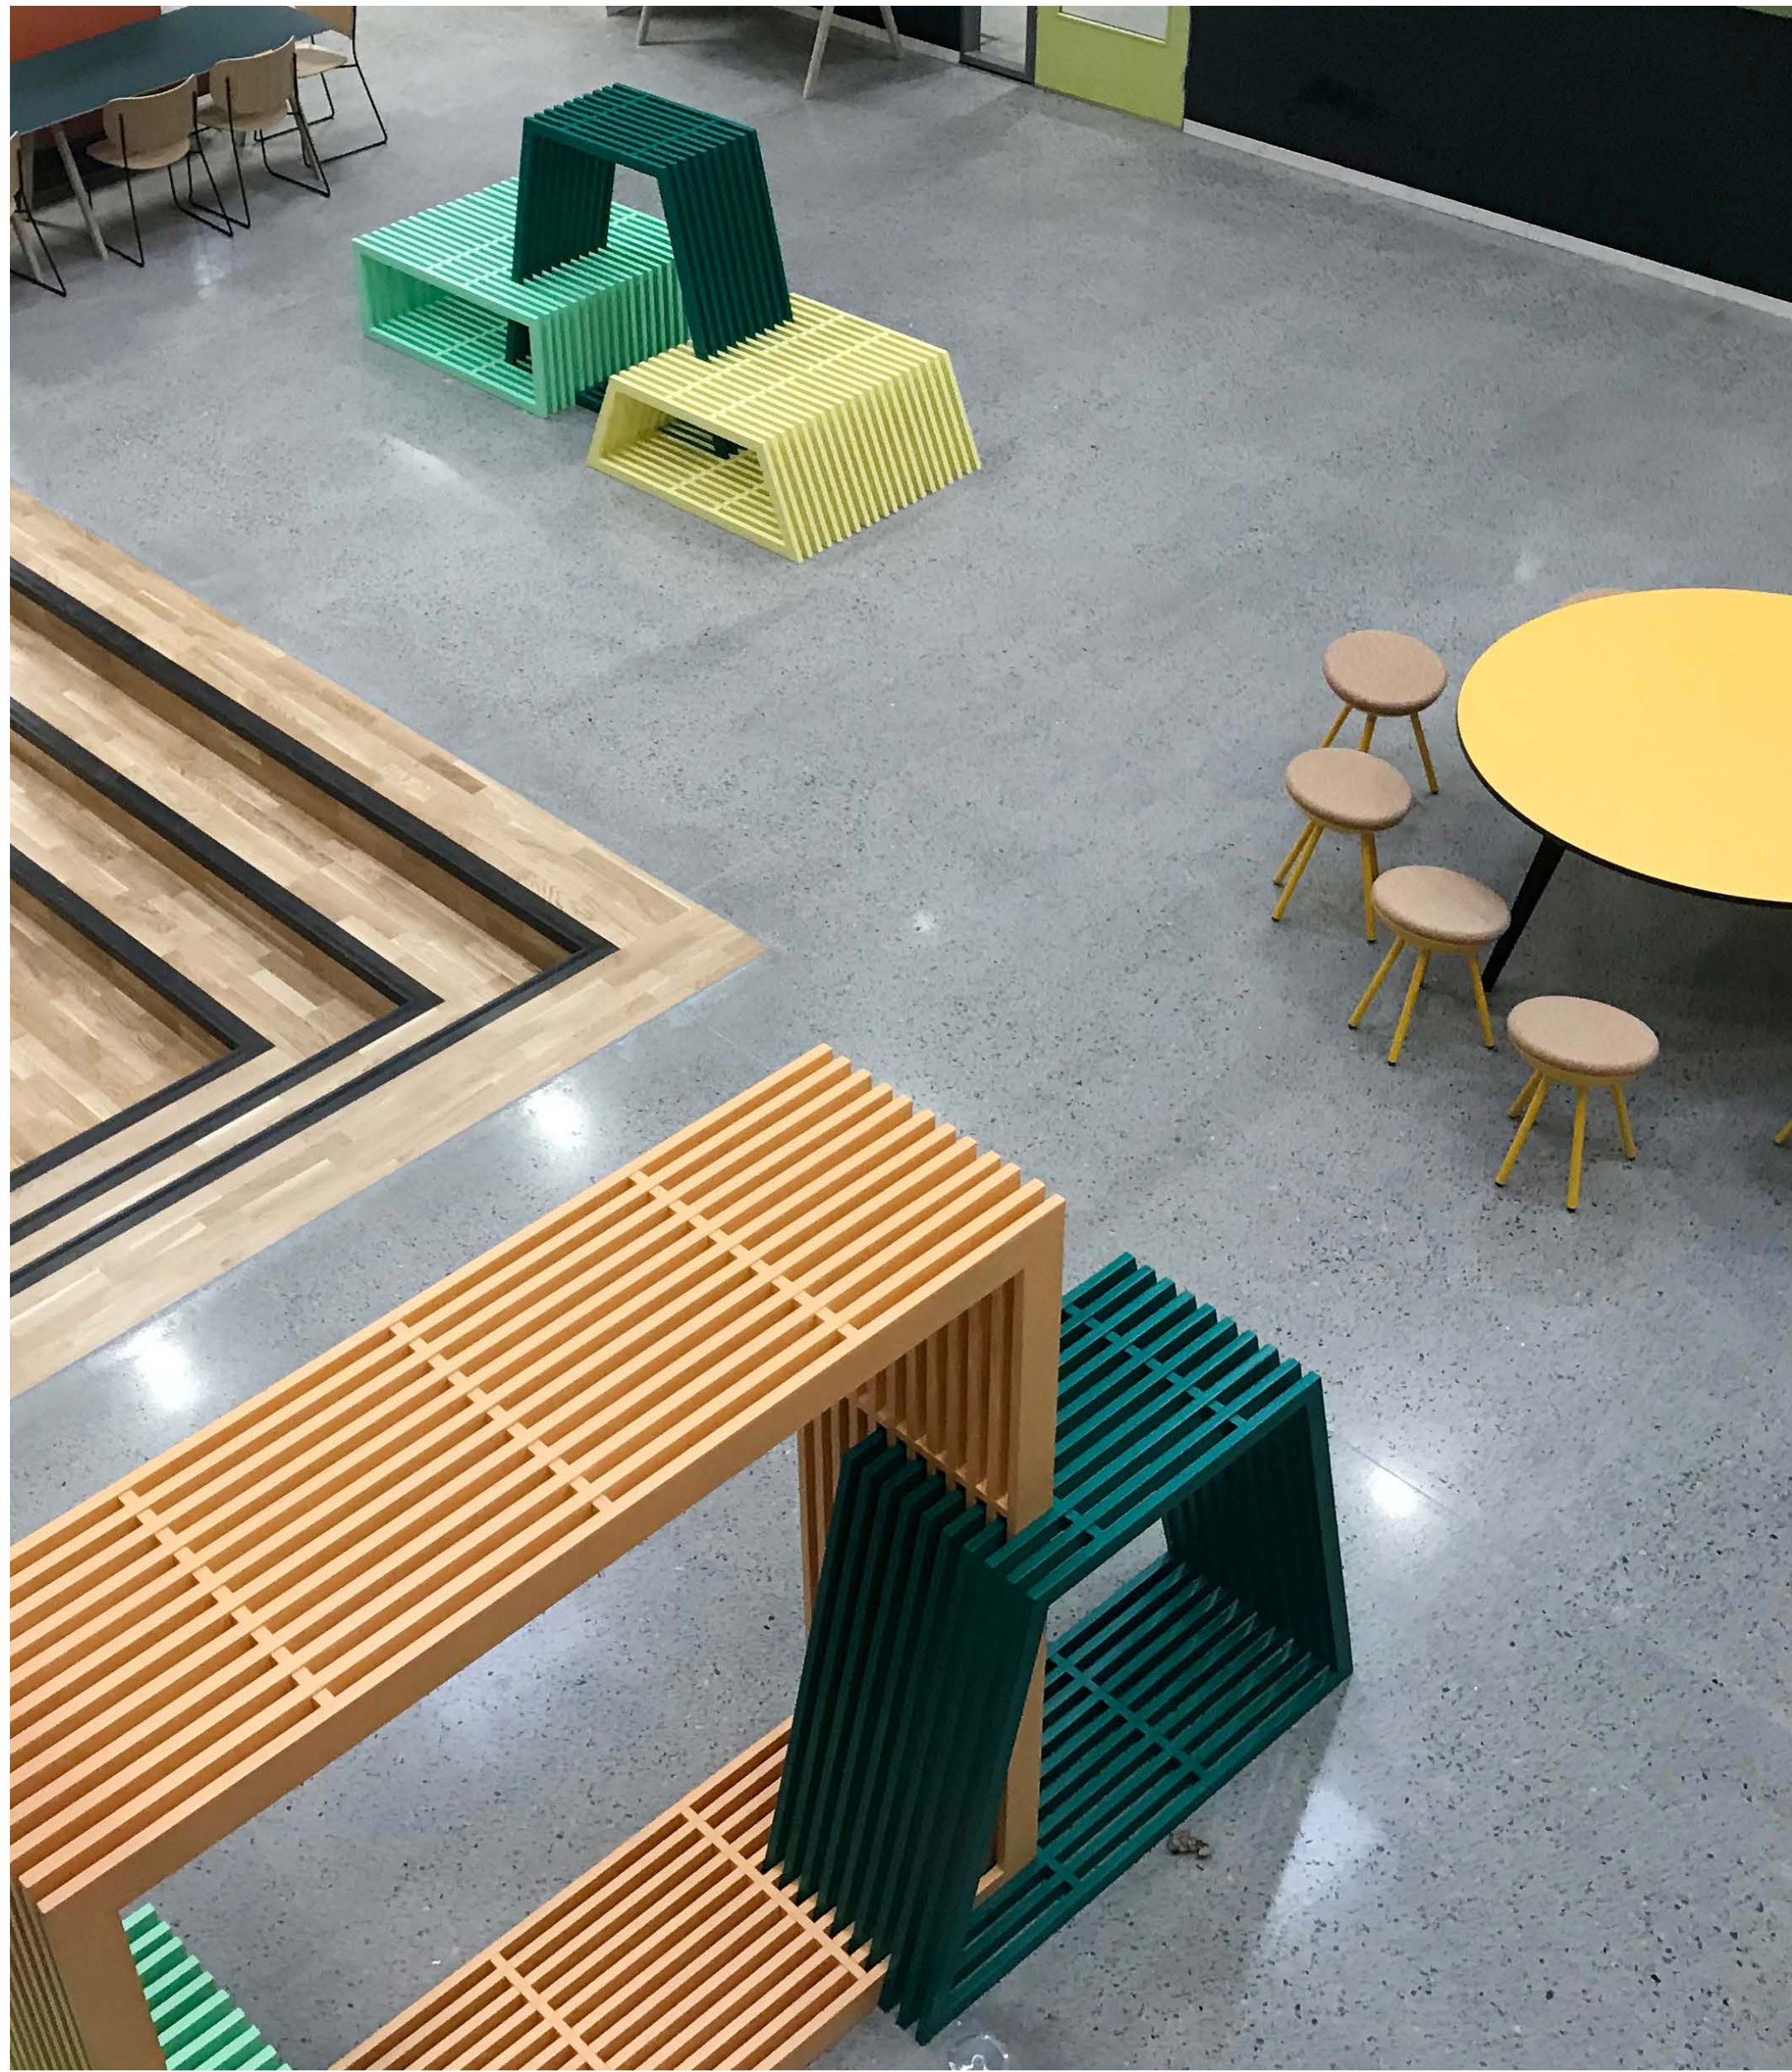

Sun-sensing Insects

Sunlight and shadows are the materials
in this public art installation.

Sun-sensing Insects

The Sun-sensing Insects come alive with the rising sun as the shadows travel across the wall. A playful image of the insects appears, and changes as it slowly moves across the wall with the changing position of the sun. The size and shape of the shadows vary, depending on the hours and season.