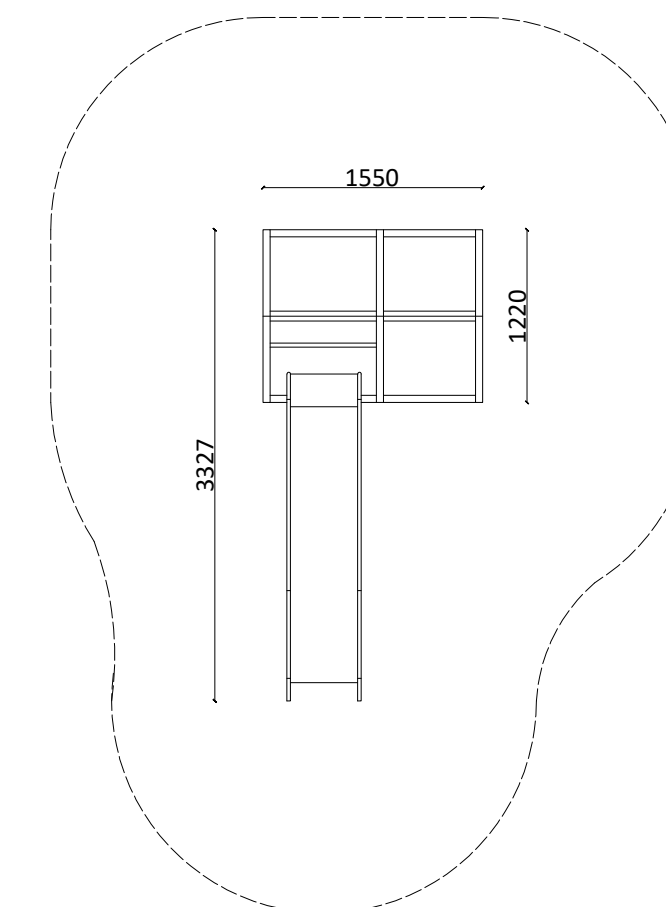

Stack Play House Triple

Materials

Slides: Stainless steel

Houses: Powder-coated zinc steel /
powder-coated stainless steel

Dimensions

W3327 x B1550 x H1900 mm

Colors

Catalog compositions
Custom colors possible

Certification

Safety: EN 1176

Fire classification: NEN-EN 13501-1 A2-s1

Single small house.
For the dimensions of the double
house see the previous page.