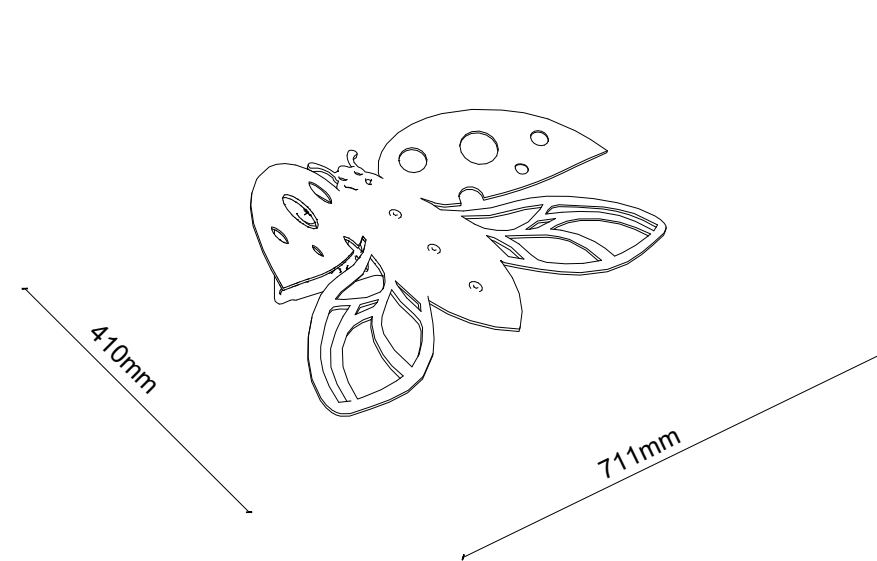

Ladybird 01
410 x 711 mm

Dragonfly 01
681 x 923 mm

Bee 01
705 x 907 mm

Beetle 01
648 x 530 mm

The Spill

A play sculpture resembling an oversize cup which fell down and juice is spilling out.

The Spill

This play sculpture looks like an oversize cup, from which juice is spilling. The juice spill is also a slide for children, while the bottom of the cup is a climbing wall.