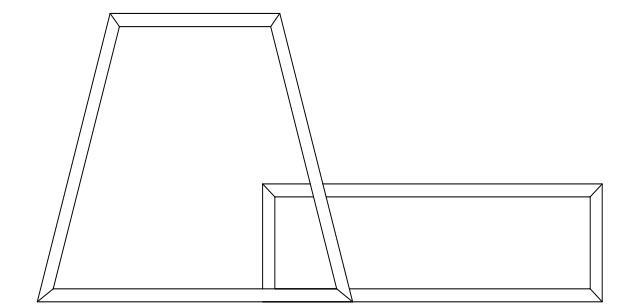

W2329 x B556 x H1100 mm

143,2 kg

Applications

Meeting spot

Relaxation area

Playful kids space

Event furniture

Photo location

Applications

Meeting spot
Relaxation area
Playful kids space
Event furniture
Photo location

Certification

NEN-EN 13501-1 A2-s1

Dimensions and weight

W2394 x B1084 x H450 mm
188 kg

Relaxation Spot

Materials