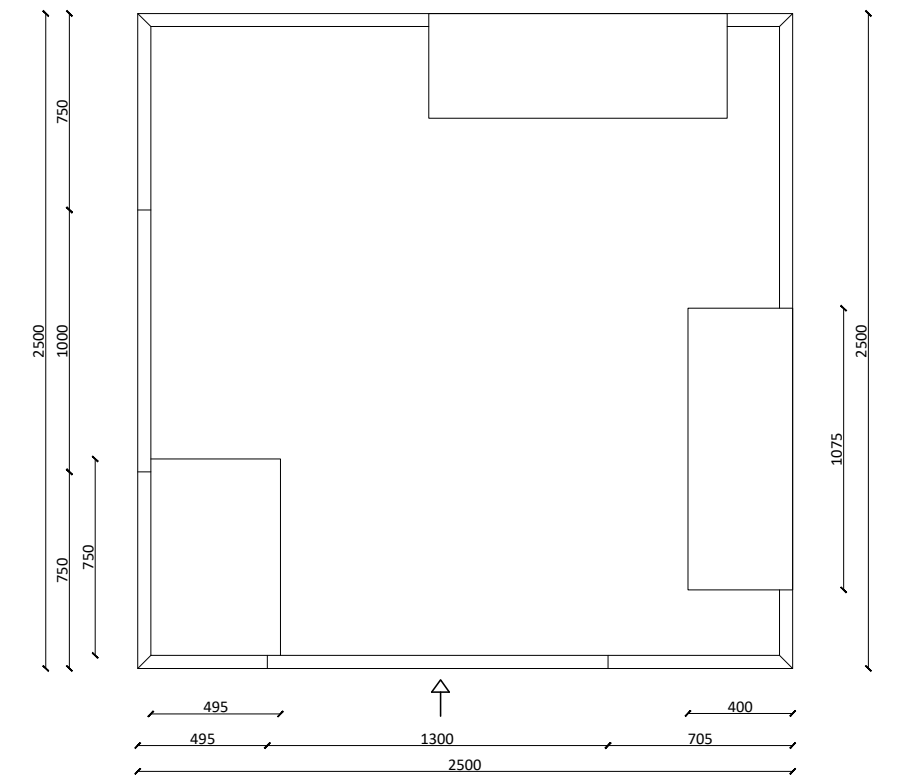

Defined colors
Custom colors possible (RAL color chart)

Applications

Meeting spot
Relaxation area
Playful kids space
Event furniture

Certification

NEN-EN 13501-1 A2-s1

Dimensions

W2500 x B2500 x H2100 mm

Urban table #1