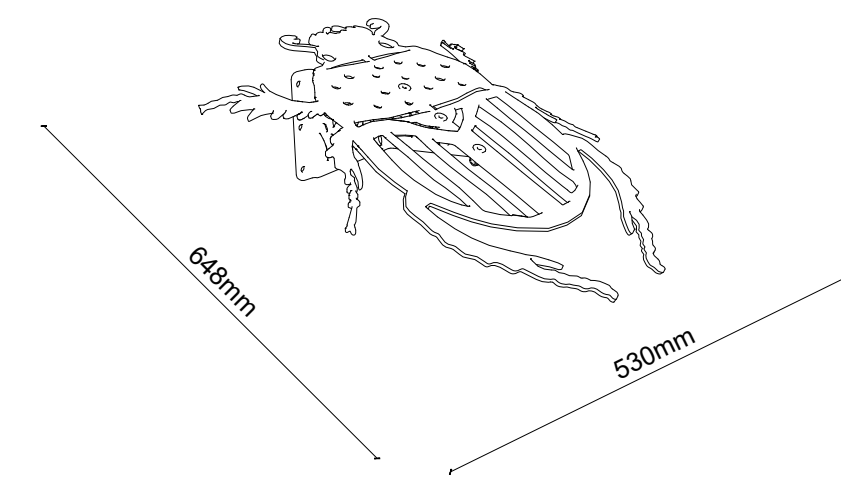

Ladybird 01
410 x 711 mm

Dragonfly 01
681 x 923 mm

Bee 01
705 x 907 mm

Beetle 01
648 x 530 mm

The Spill

A play sculpture resembling an oversize cup which fell down and juice is spilling out.

The Spill

This play sculpture looks like an oversize cup, from which juice is spilling. The juice spill is also a slide for children, while the bottom of the cup is a climbing wall.