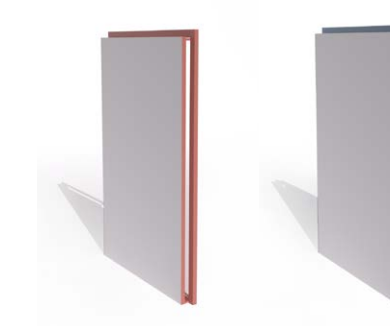

Exhibition Panel One/Two-sided

L 1400 W 92 H 1800 mm