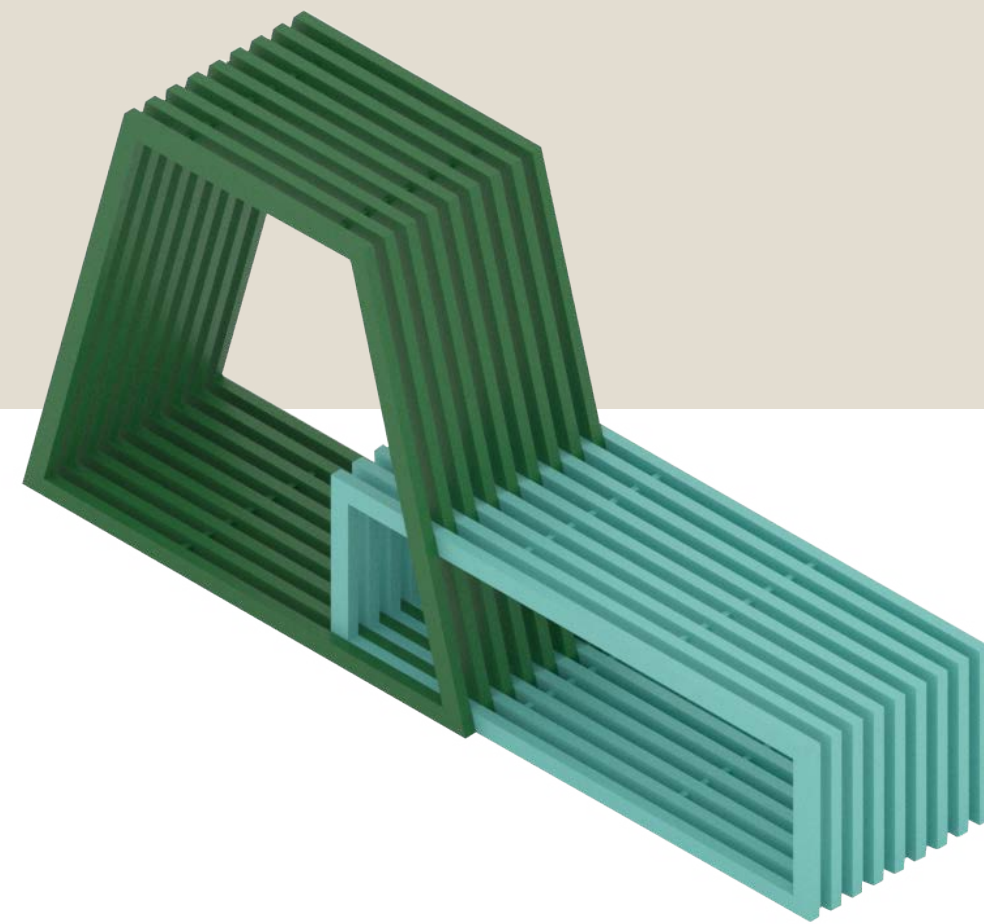

Certification

NEN-EN 13501-1 A2-s1

Dimensions and weight

W3425 x B1084 x H1100 mm
266 kg

3425

Playful sit spot A

custom

Materials