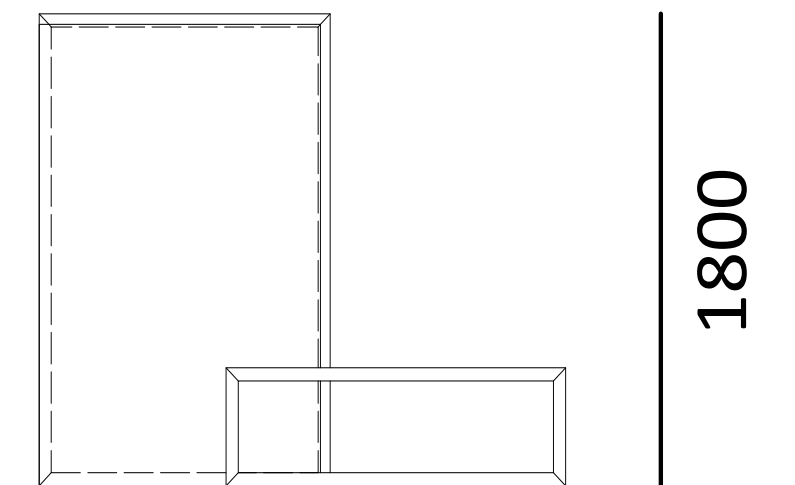

Dimensions and weight

W2171 x B1084 x H1800 mm
183,5 kg