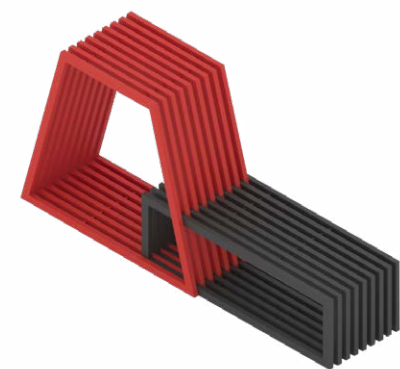

Certification

NEN-EN 13501-1 A2-s1

Dimensions and weight

W3425 x B1084 x H1100 mm
266 kg

3425

Playful sit spot A

custom

Materials