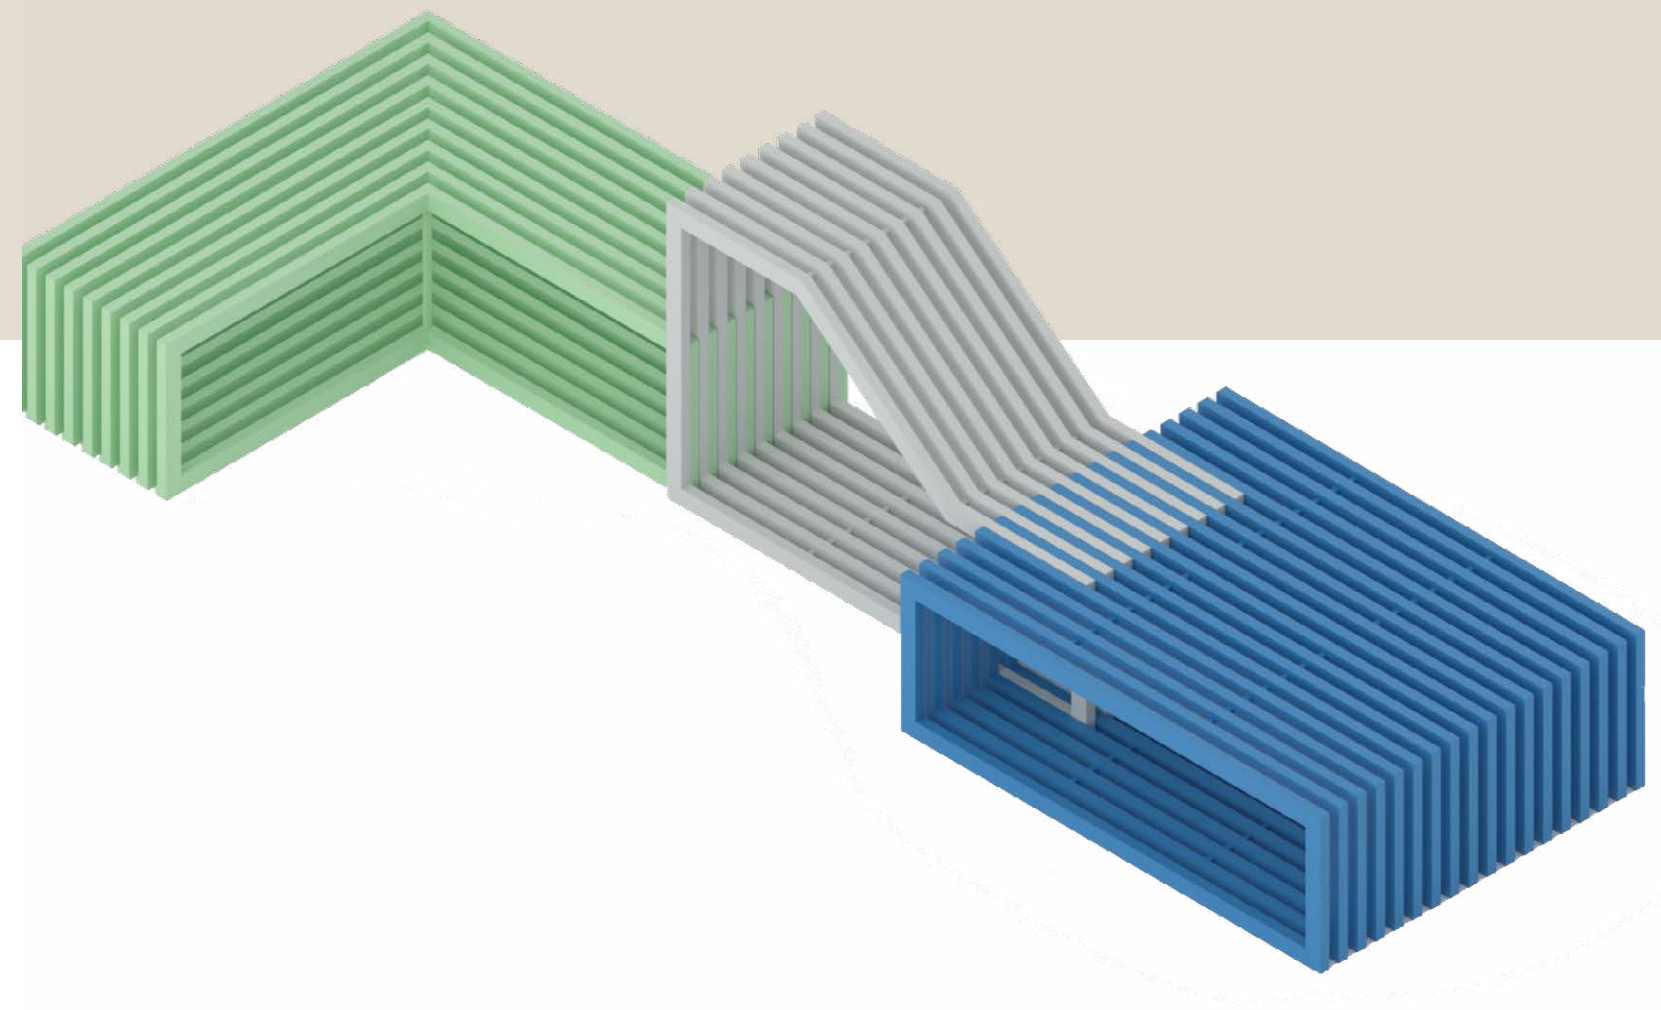

Relaxation Spot

Materials

Powder-coated stainless steel
Powder-coated zined steel

Colors

Catalog compositions
Custom colors (RAL color chart)

Applications

Meeting spot
Relaxation area
Playful kids space
Event furniture