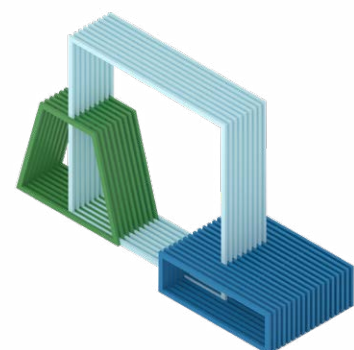

Powder-coated stainless steel
Powder-coated zined steel

Colors

Catalog compositions
Custom colors (RAL color chart)

Applications

Meeting spot
Relaxation area
Playful kids space
Event furniture

Certification

NEN-EN 13501-1 A2-s1

Dimensions and weight

W3790 x B1546 x H850 mm
320 kg

Viewing Point

custom

Materials

Powder-coated stainless steel

Powder-coated zined steel