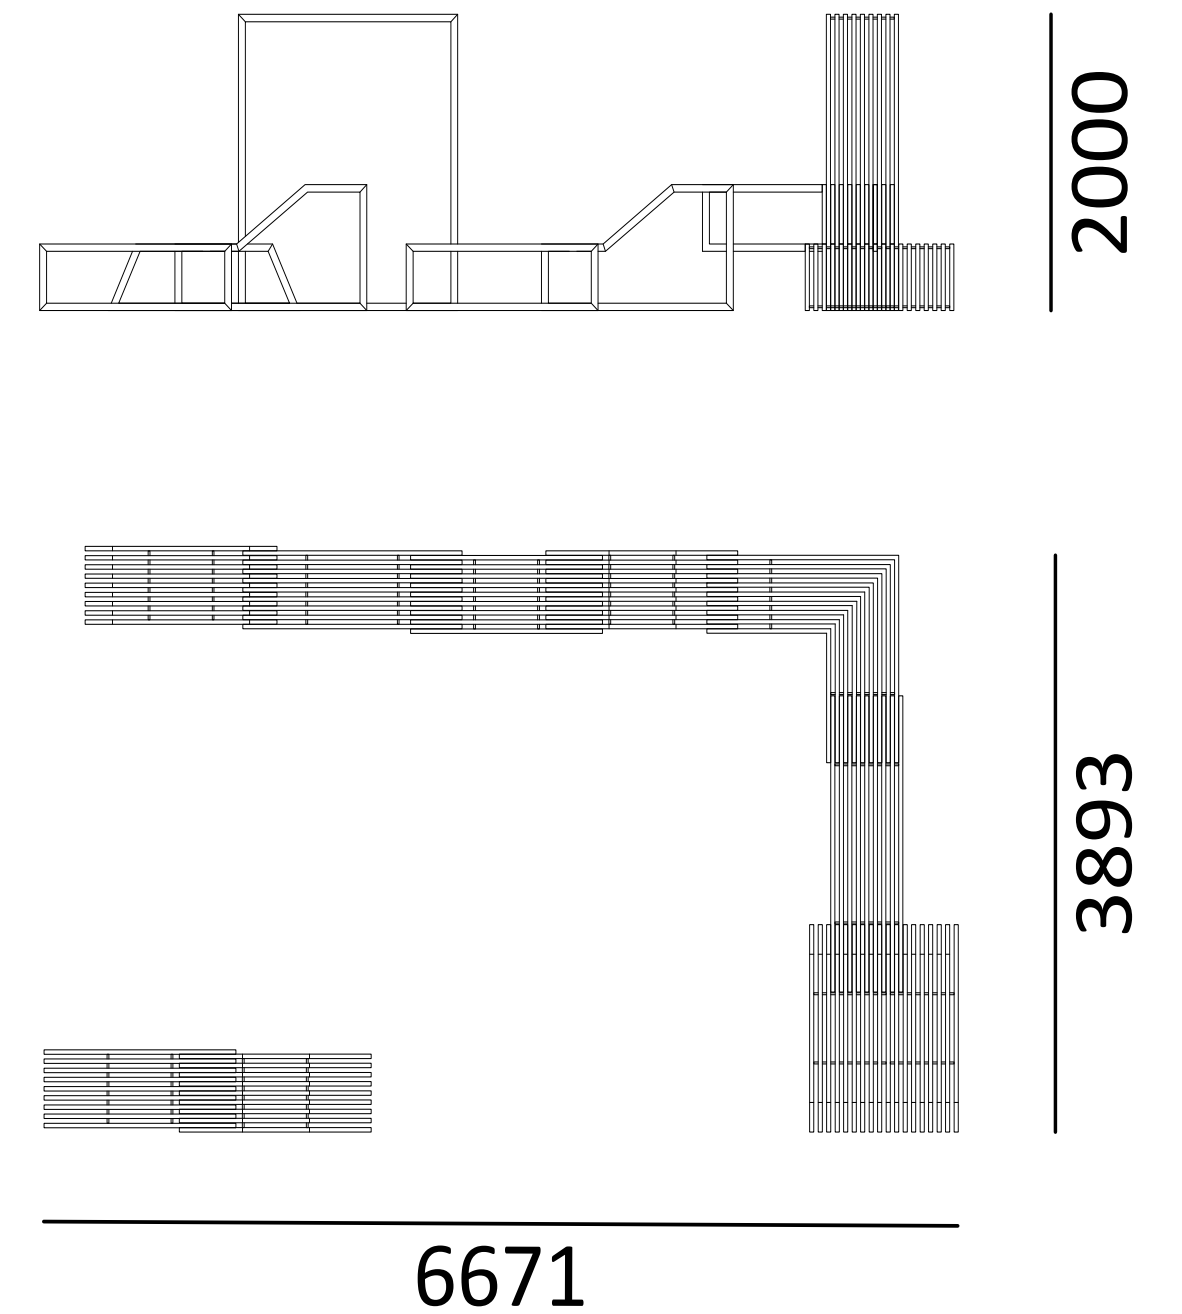

Catalog compositions
Custom colors (RAL color chart)

Certification

NEN-EN 13501-1 A2-s1

Dimensions and weight

W7984 x B3893 x H2000 mm
869,5 kg

Applications

Playful kids space
Meeting spot
Relaxation area
Event furniture
Photo location

W6671 x B3893 x H2000 mm
861,3 kg

Applications

Playful kids space
Meeting spot
Relaxation area
Event furniture
Photo location

Individual modules ..create your own set!

Materials

Powder-coated stainless steel
Powder-coated zined steel