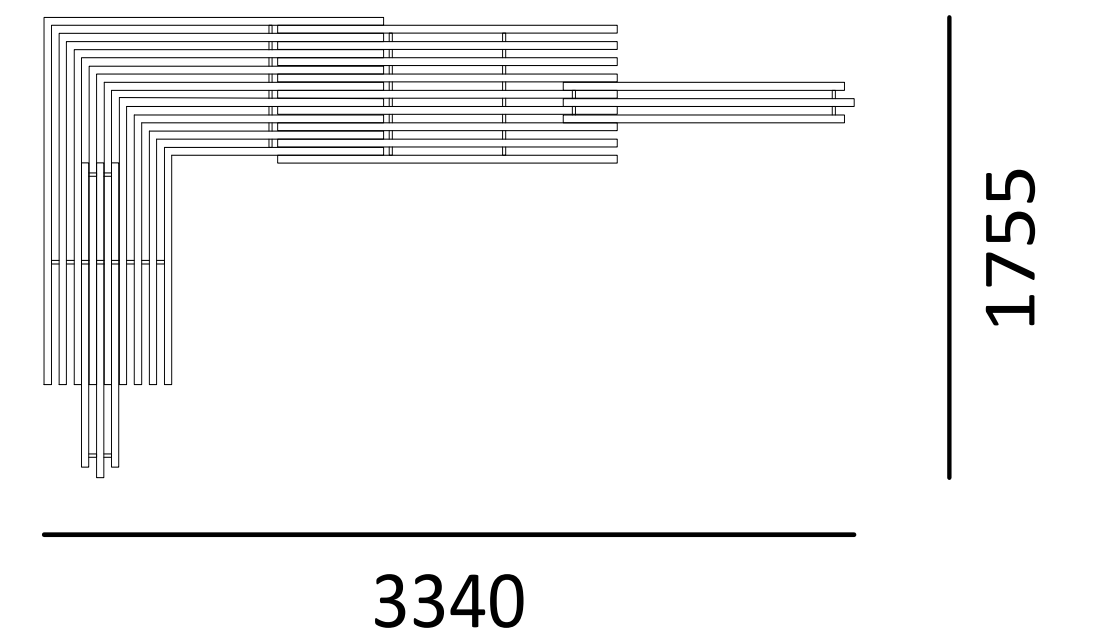

Certification

NEN-EN 13501-1 A2-s1

Dimensions and weight

W3340 x B1755 x H1800 mm
291 kg

Play Sculpture S1

Materials

Powder-coated stainless steel
Powder-coated zinc steel

Colors