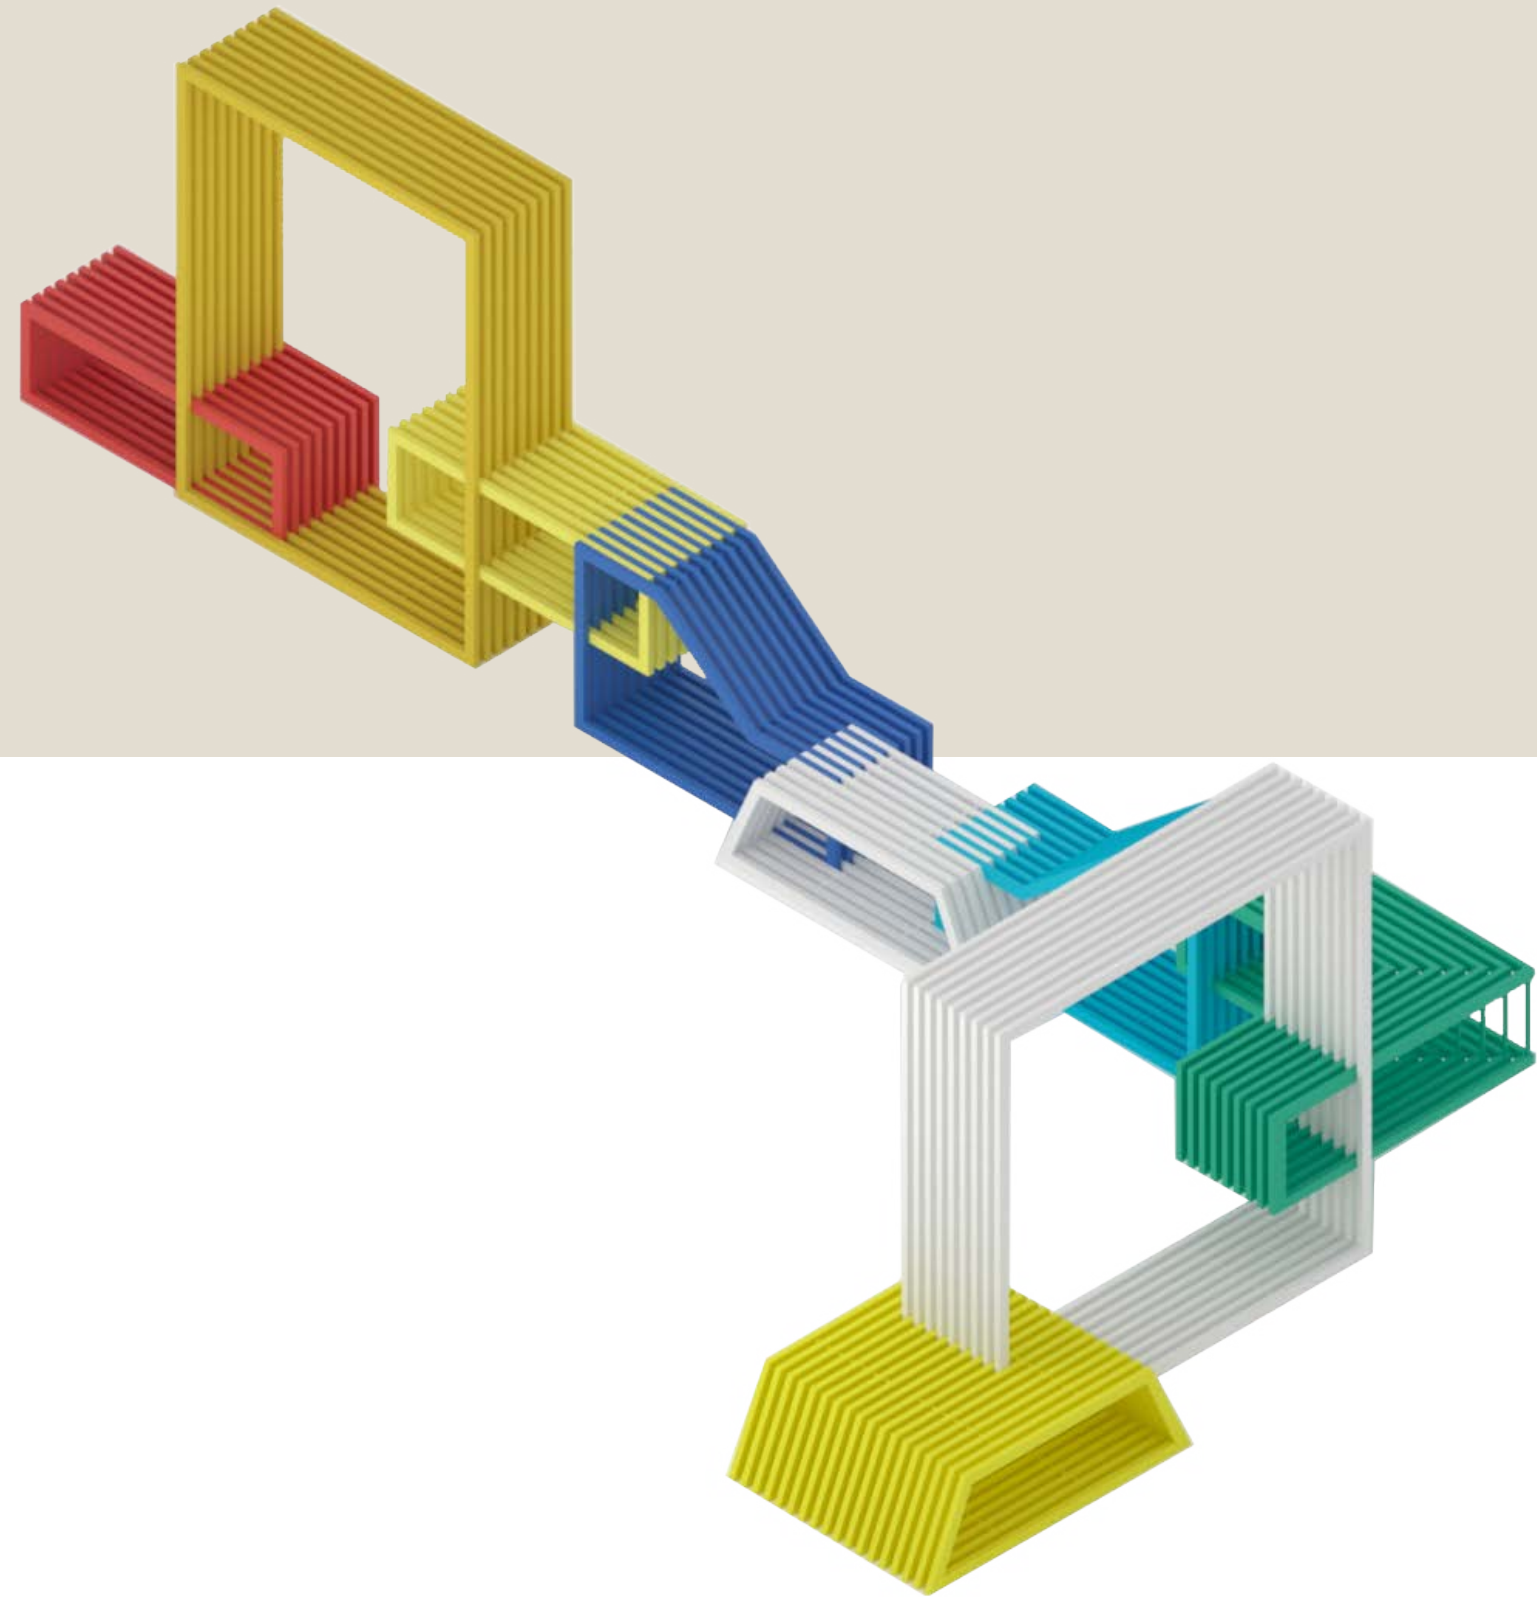

Certification

NEN-EN 13501-1 A2-s1

Dimensions and weight

W3340 x B1755 x H1800 mm
291 kg

Play Sculpture S1

Materials

Powder-coated stainless steel
Powder-coated zinc steel

Colors