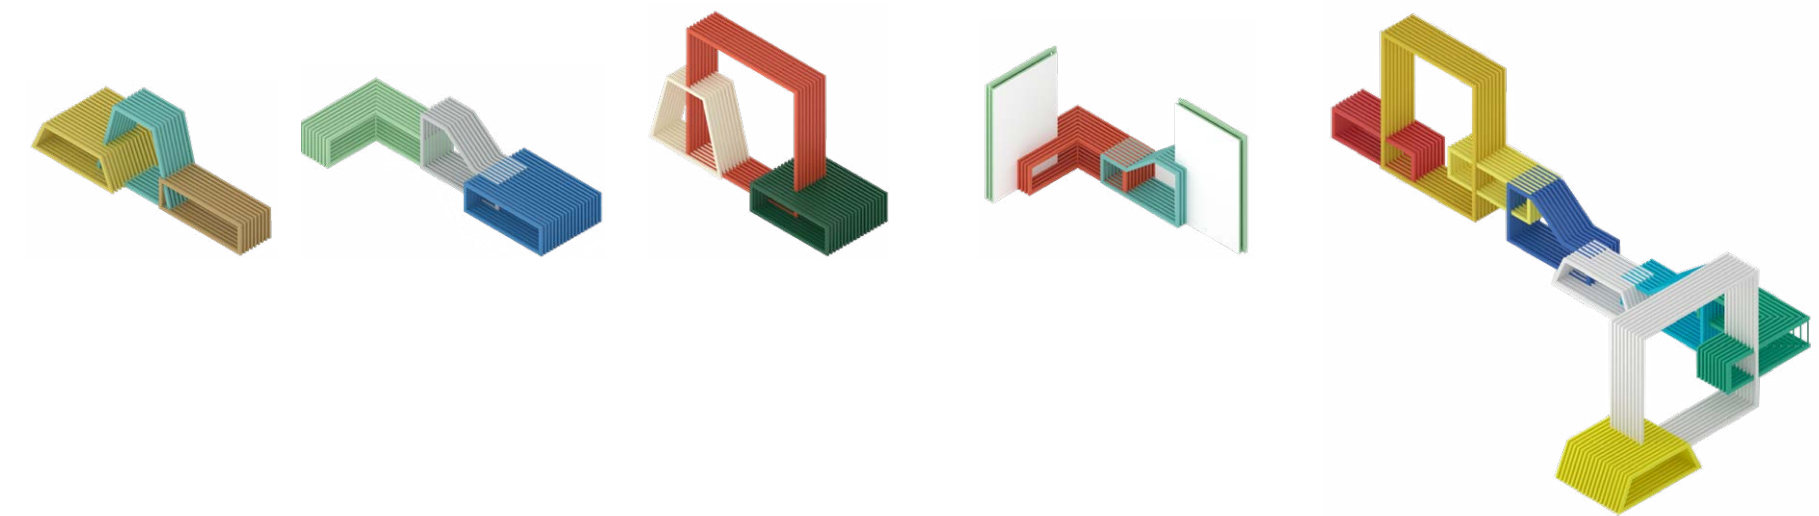

Compositions