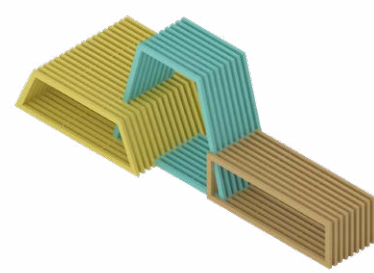

Dimensions and weight

W3425 x B1084 x H1100 mm
266 kg