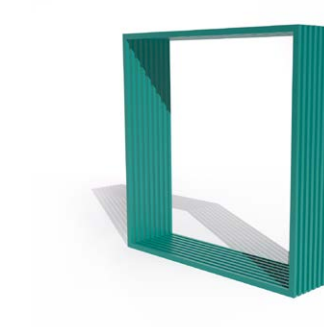

Sun-sensing Insects

Sunlight and shadows are the materials
in this public art installation.

Sun-sensing Insects

The Sun-sensing Insects come alive with the rising sun as the shadows travel across the wall. A playful image of the insects appears, and changes as it slowly moves across the wall with the changing position of the sun. The size and shape of the shadows vary, depending on the hours and season.