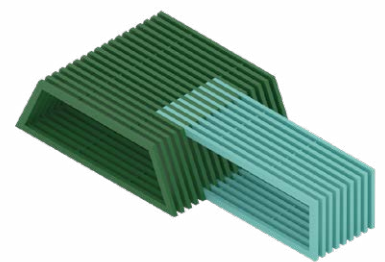

1100

556

2329

Playful sit spot B

Materials

Powder-coated stainless steel
Powder-coated zinc steel

Colors

Catalog compositions
Custom colors (RAL color chart)