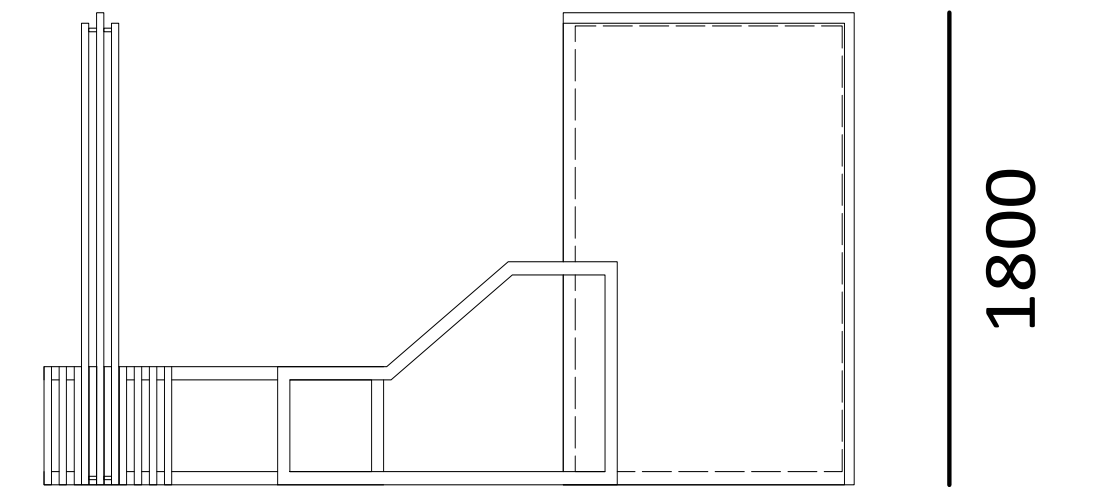

Outdoor exhibition
Meeting spot
Relaxation area
Playful kids space
Event furniture
Photo location

Certification

NEN-EN 13501-1 A2-s1

Dimensions and weight

W1996 x B556 x H1800 mm
128,7 kg

1996

Open-air Exhibition CI

Certification

NEN-EN 13501-1 A2-s1

Dimensions and weight

W3340 x B1755 x H1800 mm
291 kg

Play Sculpture S1

Materials

Powder-coated stainless steel
Powder-coated zinc steel

Colors