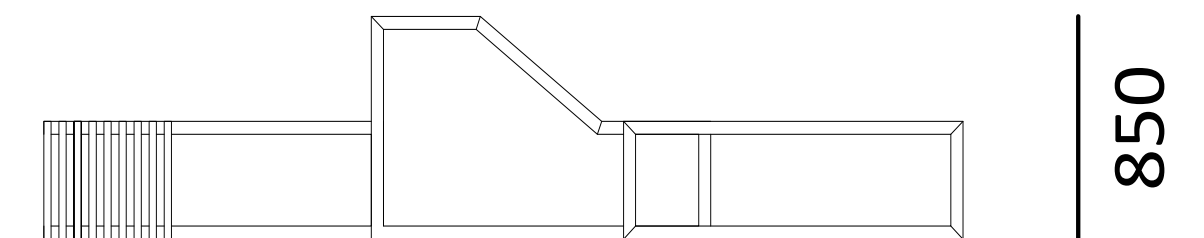

Dimensions and weight

W3790 x B1546 x H850 mm
320 kg