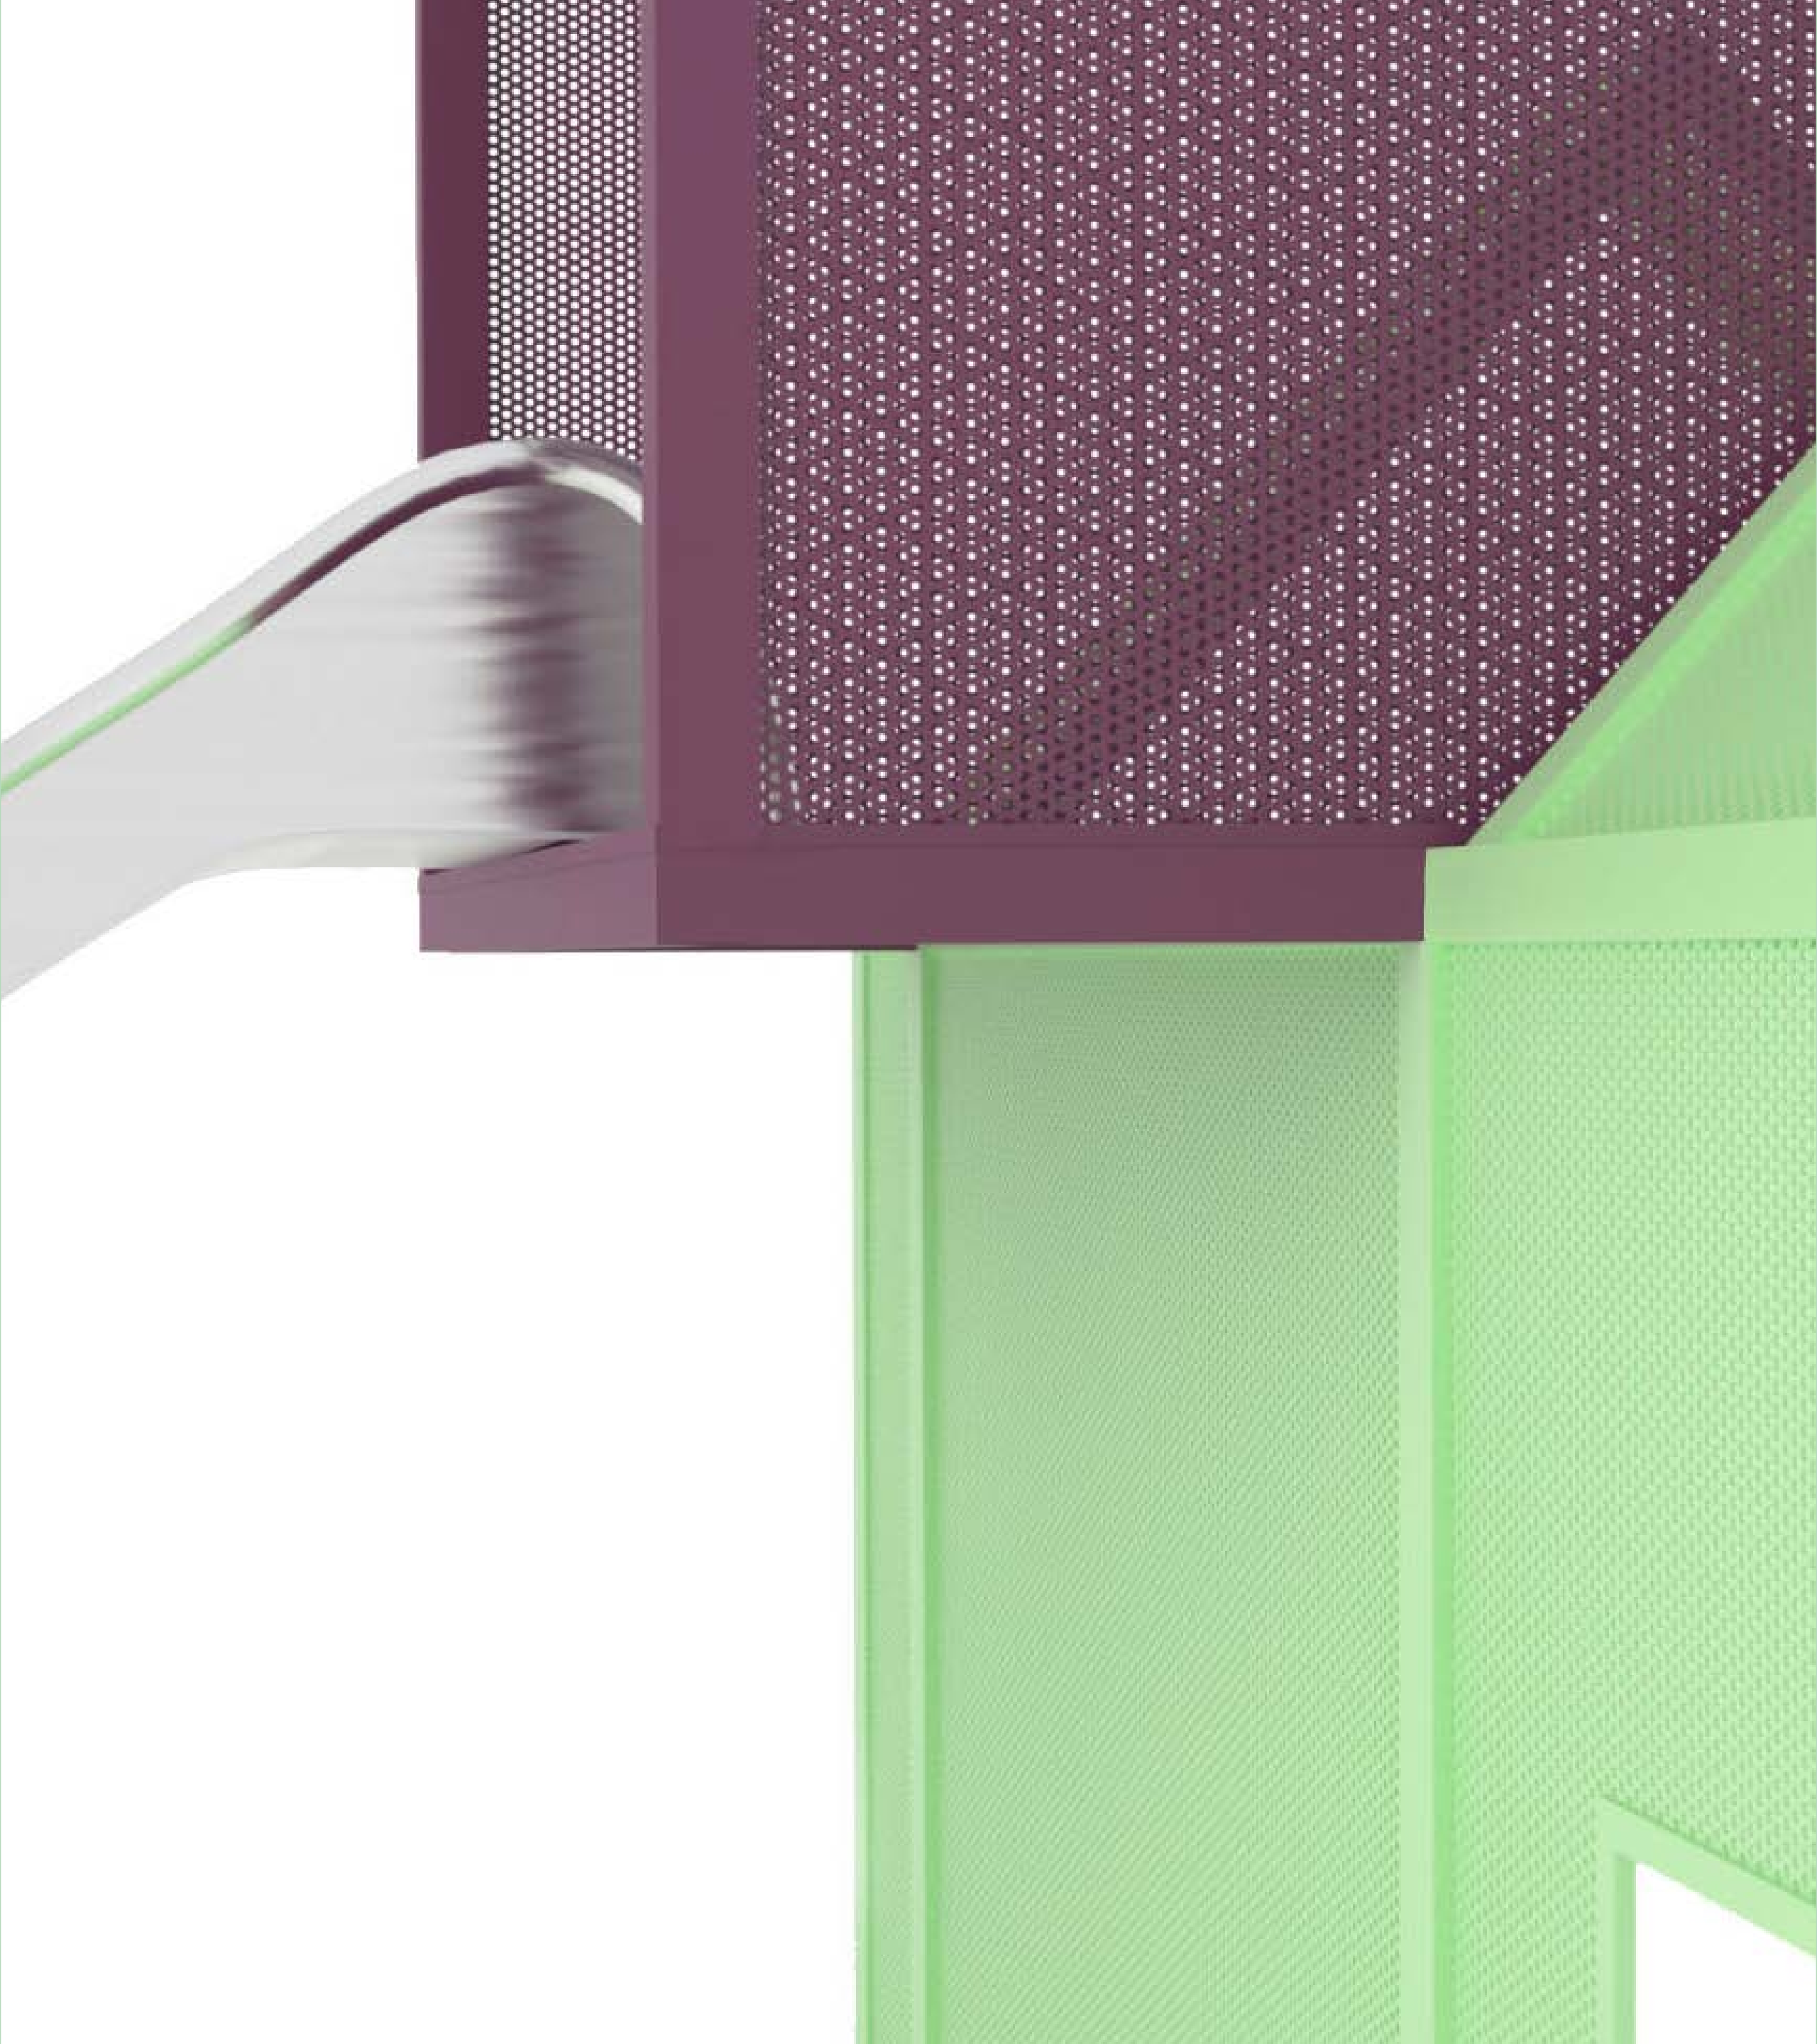

Safety: EN 1176

Fire classification: NEN-EN 13501-1 A2-s1

Stack Play Houses

A playful and minimalistic play sculpture for kids.

Stack Play Houses

A play sculpture made out of stacked volumes that look like little houses piled on top of each other. It provides a cheerful and creative playground for kids where they can hide and play.