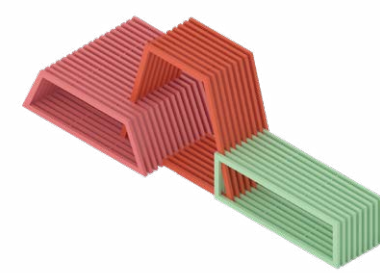

Dimensions and weight

W3425 x B1084 x H1100 mm
266 kg