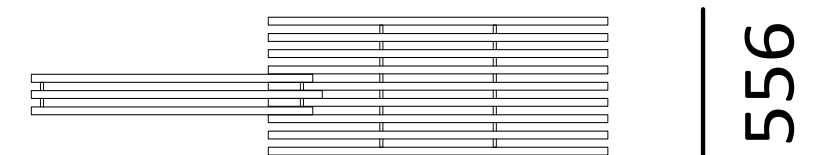

Certification

NEN-EN 13501-1 A2-s1

Dimensions and weight

W2337 x B556 x H1800 mm
135,5 kg

Small Exhibition B

Materials

Powder-coated stainless steel
Powder-coated zinc steel
Dibond panels

Colors