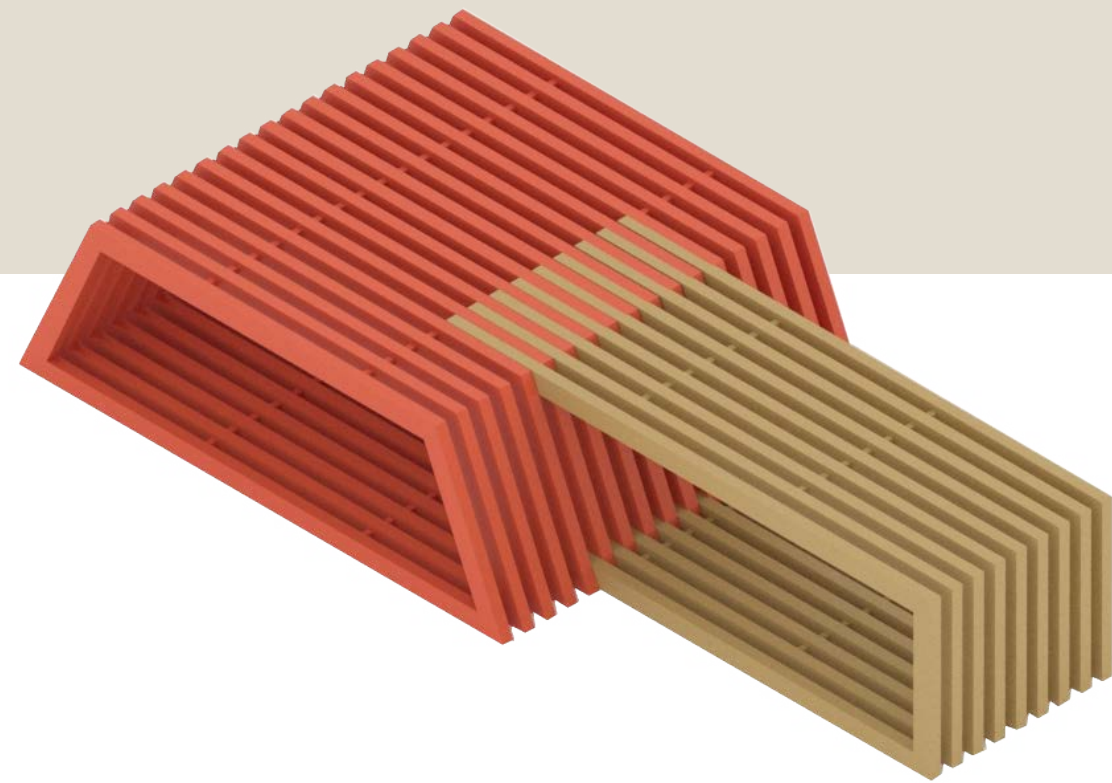

1100

556

2329

Playful sit spot B

Materials

Powder-coated stainless steel
Powder-coated zinc steel

Colors

Catalog compositions
Custom colors (RAL color chart)