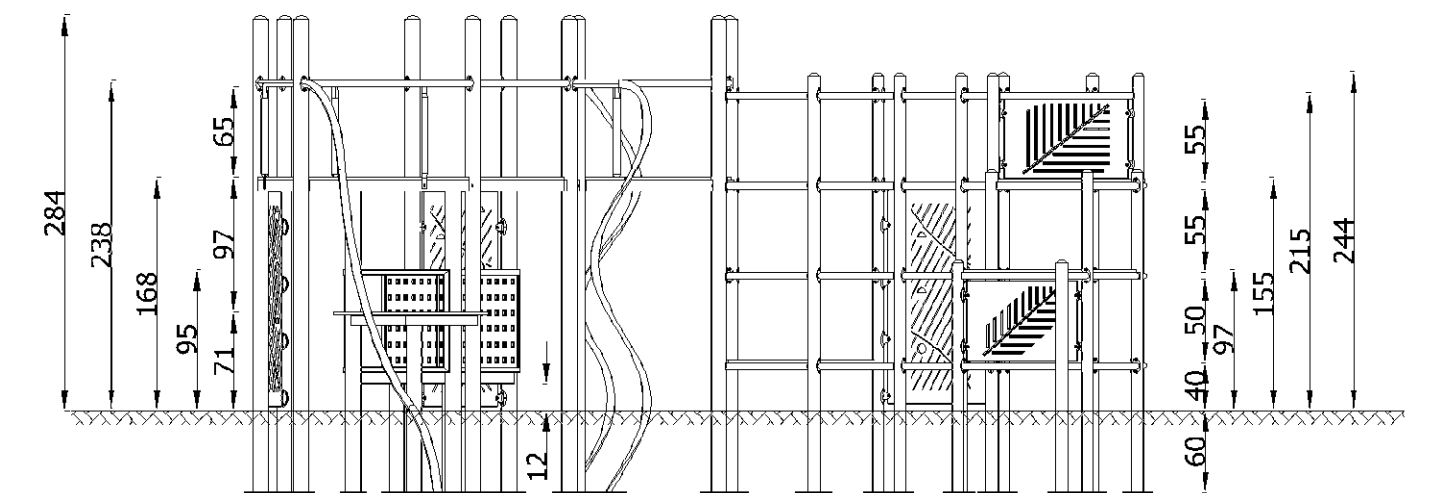

Geometric Garden

Materials

Powder-coated zinc steel /
powder-coated stainless steel
HDPE plates

Colors

Catalog compositions
Custom colors possible

Dimensions

W1009 x B10980 x H2810 mm

Certification

Safety: EN 1176

Fire classification: NEN-EN 13501-1 A2-s1