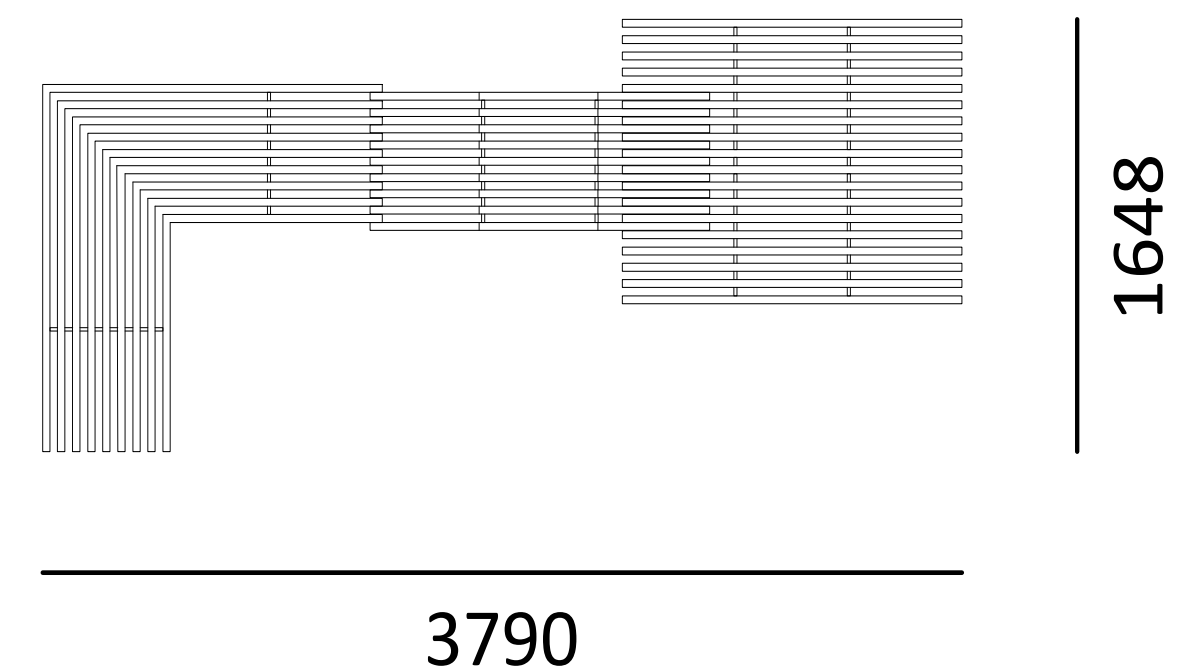

Applications

Meeting spot
Relaxation area
Playful kids space
Event furniture
Photo location

Certification

NEN-EN 13501-1 A2-s1

Dimensions and weight

W2394 x B1084 x H450 mm
188 kg

Relaxation Spot

Materials

NEN-EN 13501-1 A2-s1

Dimensions and weight

W3790 x B1546 x H850 mm
320 kg

Viewing Point

custom

Materials

Powder-coated stainless steel

Powder-coated zined steel