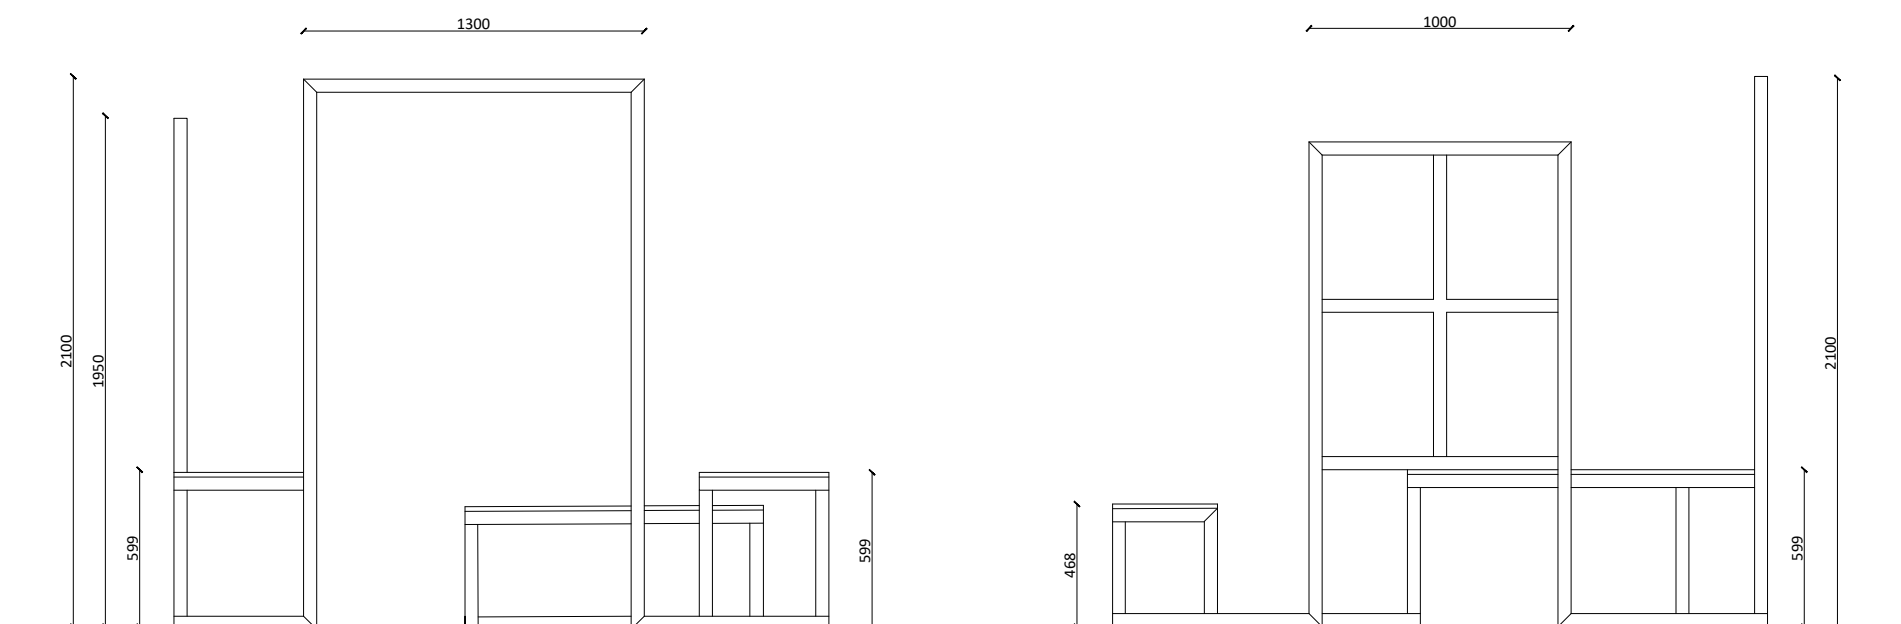

Defined colors
Custom colors possible (RAL color chart)

Applications

Meeting spot
Relaxation area
Playful kids space
Event furniture

Certification

NEN-EN 13501-1 A2-s1

Dimensions

W2500 x B2500 x H2100 mm

Urban table #1